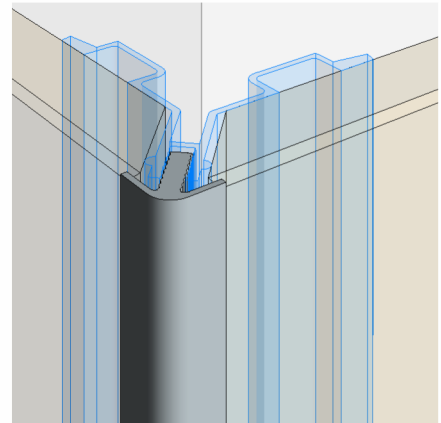

Open Reveal can be utilized with, Plastic laminate, Wood veneer, Porcelain, Glass and Aluminum/Metal laminate Panels

① Plan View - G
12" = 1'-0"

② ORS-403 (G)
Edge Trim x 2

Title: Inside Corner		View: Plan	Date: 03/22/24	 Wall Panel Systems, Inc. Tel: 877-333-4WPS support@wpsusa.com Web: www.wpsusa.com © 2007 Wall Panel Systems Inc.
Detail: G	System Type: 3/4" Open Reveal Syst. Hyb	Scale: Full	Draw By: WPS, Inc.	

Open Reveal can be utilized with, Plastic laminate, Wood veneer, Porcelain, Glass and Aluminum/Metal laminate Panels

① Plan View - H
12" = 1'-0"

② ORS-433 (H)
Outside Corner Trim

Title: Outside Corner		View: Plan	Date: 03/22/24	 Wall Panel Systems, Inc. Tel: 877-333-4WPS support@wpsusa.com Web: www.wpsusa.com © 2007 Wall Panel Systems Inc.
Detail: H	System Type: 3/4" Open Reveal Syst. Hyb	Scale: Full	Draw By: WPS, Inc.	

Open Reveal can be utilized with, Plastic laminate, Wood veneer, Porcelain, Glass and Aluminum/Metal laminate Panels

② ORS-433 (H.1)
Outside Corner Trim

③ ORS-134 (H.1)
Small Cap

Title: Outside Corner		View: Plan	Date: 03/22/24	 Wall Panel Systems, Inc. Tel: 877-333-4WPS support@wpsusa.com Web: www.wpsusa.com © 2007 Wall Panel Systems Inc.
Detail: H.1	System Type: 3/4" Open Reveal Syst. Hyb	Scale: Full	Draw By: WPS, Inc.	

Open Reveal can be utilized with, Plastic laminate, Wood veneer, Porcelain, Glass and Aluminum/Metal laminate Panels

② ORS-433 (H.2)
Outside Corner Trim

③ ORS-135 (H.2)
Large Cap

Title: Outside Corner		View: Plan	Date: 03/22/24	 Wall Panel Systems, Inc. Tel: 877-333-4WPS support@wpsusa.com Web: www.wpsusa.com © 2007 Wall Panel Systems Inc.
Detail: H.2	System Type: 3/4" Open Reveal Syst. Hyb	Scale: Full	Draw By: WPS, Inc.	