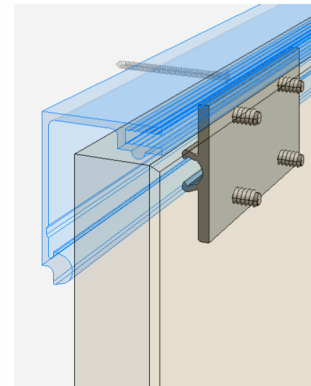

Open Reveal can be utilized with, Plastic laminate, Wood veneer, Porcelain, Glass and Aluminum/Metal laminate Panels

1 Section A
12" = 1'-0"

2 UAS-202 (A)
Top Edge Trim

3 GEN-017 (A)
Panel Clip

Title: Top Edge / Head Termination		View: Section	Date: 03/22/24	 Wall Panel Systems, Inc. Tel: 877-333-4WPS support@wpsusa.com Web: www.wpsusa.com © 2007 Wall Panel Systems Inc.
Detail: A	System Type: 3/4" Open Reveal Syst. Hyb	Scale: Full	Draw By: WPS, Inc.	

Open Reveal can be utilized with, Plastic laminate, Wood veneer, Porcelain, Glass and Aluminum/Metal laminate Panels

1 Section B
12" = 1'-0"

2 GEN-017 (B)
Panel Clip

3 FMC-022 (B)
Panel Clip

4 FMO-626 (B)
Horizontal Joint Trim

Open Reveal can be utilized with, Plastic laminate, Wood veneer, Porcelain, Glass and Aluminum/Metal laminate Panels

1 Section C
12" = 1'-0"

2 ORS-403 (C)
Edge Trim

3 GEN-017 (C)
Panel Clip

Title: Base Edge / Panel Termination		View: Section	Date: 03/22/24	 Wall Panel Systems, Inc. Tel: 877-333-4WPS support@wpsusa.com Web: www.wpsusa.com © 2007 Wall Panel Systems Inc.
Detail: C	System Type: 3/4" Open Reveal Syst. Hyb	Scale: Full	Draw By: WPS, Inc.	