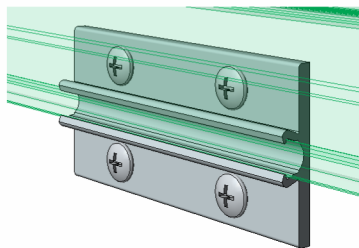

Open Reveal can be utilized with, Plastic laminate, Wood veneer, Porcelain, Glass and Aluminum/Metal laminate Panels

1 Section A
12" = 1'-0"

2 UAS-202 (A)
Top Edge Trim

3 GEN-017 (A)
Panel Clip

Title: Top Edge / Head Termination		View: Section	Date: 03/22/24	 Wall Panel Systems, Inc. Tel: 877-333-4WPS support@wpsusa.com Web: www.wpsusa.com © 2007 Wall Panel Systems Inc.
Detail: A	System Type: 3/4" Open Reveal Syst. Hyb	Scale: Full	Draw By: WPS, Inc.	

Open Reveal can be utilized with, Plastic laminate, Wood veneer, Porcelain, Glass and Aluminum/Metal laminate Panels

1 Section B
12" = 1'-0"

2 GEN-017 (B)
Panel Clip

3 FMC-022 (B)
Panel Clip

4 FMO-626 (B)
Horizontal Joint Trim

Open Reveal can be utilized with, Plastic laminate, Wood veneer, Porcelain, Glass and Aluminum/Metal laminate Panels

1 Section C
12" = 1'-0"

2 ORS-403 (C)
Edge Trim

3 GEN-017 (C)
Panel Clip

Title: Base Edge / Panel Termination		View: Section	Date: 03/22/24	 Wall Panel Systems, Inc. Tel: 877-333-4WPS support@wpsusa.com Web: www.wpsusa.com © 2007 Wall Panel Systems Inc.
Detail: C	System Type: 3/4" Open Reveal Syst. Hyb	Scale: Full	Draw By: WPS, Inc.	