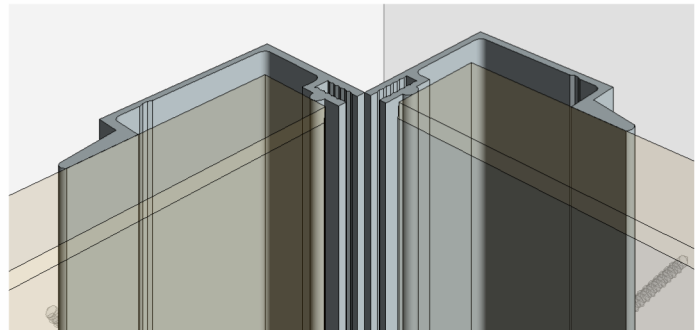

Open Reveal can be utilized with, Plastic laminate, Wood veneer, Porcelain, Glass and Aluminum/Metal laminate Panels

2 FM0-613 (E)
Vertical Trim

Title: Vertical Trim		View: Plan	Date: 03/22/24	 Wall Panel Systems, Inc. Tel: 877-333-4WPS support@wpsusa.com Web: www.wpsusa.com © 2007 Wall Panel Systems Inc.
Detail: E	System Type: 3/4" Open Reveal Syst. Hyb	Scale: Full	Draw By: WPS, Inc.	

Open Reveal can be utilized with, Plastic laminate, Wood veneer, Porcelain, Glass and Aluminum/Metal laminate Panels

1 Section F
12" = 1'-0"

2 GEN-043 (F)
Wal Rail

3 GEN-017 (F)
Panel Clip

Title: Mid-Wall Rail / Clip		View: Section	Date: 03/22/24	 Wall Panel Systems, Inc. Tel: 877-333-4WPS support@wpsusa.com Web: www.wpsusa.com © 2007 Wall Panel Systems Inc.
Detail: F	System Type: 3/4" Open Reveal Syst. Hyb	Scale: Full	Draw By: WPS, Inc.	

Open Reveal can be utilized with, Plastic laminate, Wood veneer, Porcelain, Glass and Aluminum/Metal laminate Panels

① Plan View - G
12" = 1'-0"

② ORS-403 (G)
Edge Trim x 2

Title: Inside Corner		View: Plan	Date: 03/22/24	 Wall Panel Systems, Inc. Tel: 877-333-4WPS support@wpsusa.com Web: www.wpsusa.com © 2007 Wall Panel Systems Inc.
Detail: G	System Type: 3/4" Open Reveal Syst. Hyb	Scale: Full	Draw By: WPS, Inc.	

Open Reveal can be utilized with, Plastic laminate, Wood veneer, Porcelain, Glass and Aluminum/Metal laminate Panels

① Plan View - H
12" = 1'-0"

② ORS-433 (H)
Outside Corner Trim

Title: Outside Corner		View: Plan	Date: 03/22/24	 Wall Panel Systems, Inc. Tel: 877-333-4WPS support@wpsusa.com Web: www.wpsusa.com © 2007 Wall Panel Systems Inc.
Detail: H	System Type: 3/4" Open Reveal Syst. Hyb	Scale: Full	Draw By: WPS, Inc.	