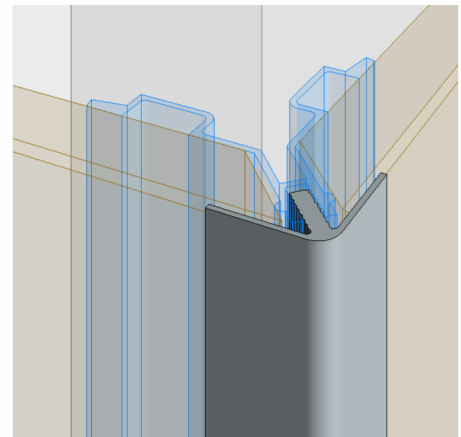

Open Reveal can be utilized with, Plastic laminate, Wood veneer, Porcelain, Glass and Aluminum/Metal laminate Panels

① Plan View - G
12" = 1'-0"

② ORS-403 (G)
Edge Trim x 2

Title: Inside Corner		View: Plan	Date: 03/22/24	 Wall Panel Systems, Inc. Tel: 877-333-4WPS support@wpsusa.com Web: www.wpsusa.com © 2007 Wall Panel Systems Inc.
Detail: G	System Type: 3/4" Open Reveal Syst. Hyb	Scale: Full	Draw By: WPS, Inc.	

Open Reveal can be utilized with, Plastic laminate, Wood veneer, Porcelain, Glass and Aluminum/Metal laminate Panels

① Plan View - H
12" = 1'-0"

② ORS-433 (H)
Outside Corner Trim

Title: Outside Corner		View: Plan	Date: 03/22/24	 Wall Panel Systems, Inc. Tel: 877-333-4WPS support@wpsusa.com Web: www.wpsusa.com © 2007 Wall Panel Systems Inc.
Detail: H	System Type: 3/4" Open Reveal Syst. Hyb	Scale: Full	Draw By: WPS, Inc.	

Open Reveal can be utilized with, Plastic laminate, Wood veneer, Porcelain, Glass and Aluminum/Metal laminate Panels

② ORS-433 (H.1)
Outside Corner Trim

③ ORS-134 (H.1)
Small Cap

Title: Outside Corner		View: Plan	Date: 03/22/24	 Wall Panel Systems, Inc. Tel: 877-333-4WPS support@wpsusa.com Web: www.wpsusa.com © 2007 Wall Panel Systems Inc.
Detail: H.1	System Type: 3/4" Open Reveal Syst. Hyb	Scale: Full	Draw By: WPS, Inc.	

Open Reveal can be utilized with, Plastic laminate, Wood veneer, Porcelain, Glass and Aluminum/Metal laminate Panels

② ORS-433 (H.2)
Outside Corner Trim

③ ORS-135 (H.2)
Large Cap

Title: Outside Corner		View: Plan	Date: 03/22/24	 Wall Panel Systems, Inc. Tel: 877-333-4WPS support@wpsusa.com Web: www.wpsusa.com © 2007 Wall Panel Systems Inc.
Detail: H.2	System Type: 3/4" Open Reveal Syst. Hyb	Scale: Full	Draw By: WPS, Inc.	