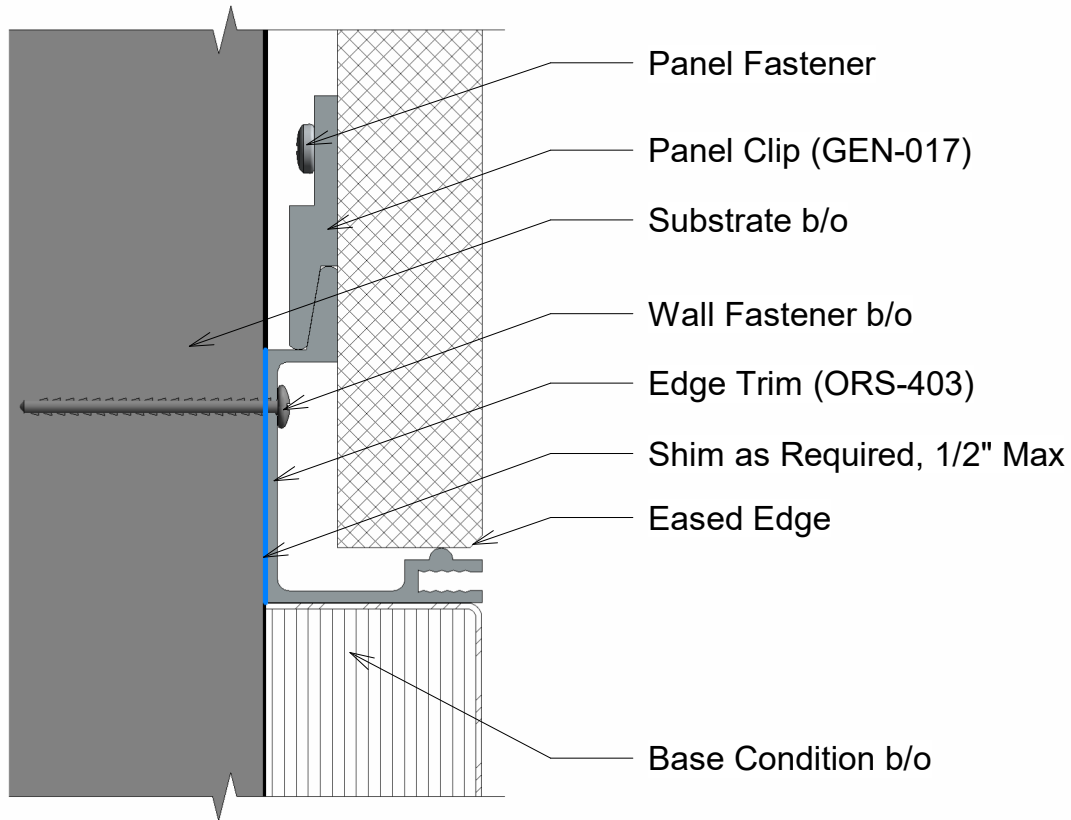

Open Reveal can be utilized with, Plastic laminate, Wood veneer, Porcelain, Glass and Aluminum/Metal laminate Panels

1 Section A
12" = 1'-0"

2 UAS-202 (A)
Top Edge Trim

3 GEN-017 (A)
Panel Clip

Title: Top Edge / Head Termination		View: Section	Date: 03/22/24	 Wall Panel Systems, Inc. Tel: 877-333-4WPS support@wpsusa.com Web: www.wpsusa.com © 2007 Wall Panel Systems Inc.
Detail: A	System Type: 3/4" Open Reveal Syst. Hyb	Scale: Full	Draw By: WPS, Inc.	

Open Reveal can be utilized with, Plastic laminate, Wood veneer, Porcelain, Glass and Aluminum/Metal laminate Panels

1 Section B
12" = 1'-0"

2 GEN-017 (B)
Panel Clip

3 FMC-022 (B)
Panel Clip

4 FMO-626 (B)
Horizontal Joint Trim

Title: Horizontal Joint		View: Section	Date: 03/22/24	 Wall Panel Systems, Inc. Tel: 877-333-4WPS support@wpsusa.com Web: www.wpsusa.com © 2007 Wall Panel Systems Inc.
Detail: B	System Type: 3/4" Open Reveal Syst. Hyb	Scale: Full	Draw By: WPS, Inc.	

Open Reveal can be utilized with, Plastic laminate, Wood veneer, Porcelain, Glass and Aluminum/Metal laminate Panels

1 Section C
12" = 1'-0"

2 ORS-403 (C)
Edge Trim

3 GEN-017 (C)
Panel Clip

Title: Base Edge / Panel Termination		View: Section	Date: 03/22/24	 Wall Panel Systems, Inc. Tel: 877-333-4WPS support@wpsusa.com Web: www.wpsusa.com © 2007 Wall Panel Systems Inc.
Detail: C	System Type: 3/4" Open Reveal Syst. Hyb	Scale: Full	Draw By: WPS, Inc.	