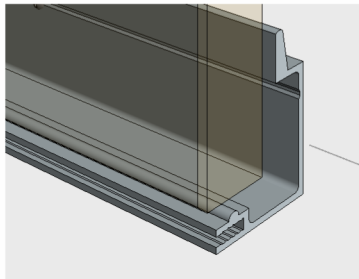

Open Reveal can be utilized with, Plastic laminate, Wood veneer, Porcelain, Glass and Aluminum/Metal laminate Panels

1 Section A
12" = 1'-0"

2 UAS-202 (A)
Top Edge Trim

3 GEN-017 (A)
Panel Clip

Title: Top Edge / Head Termination		View: Section	Date: 03/22/24	 Wall Panel Systems, Inc. Tel: 877-333-4WPS support@wpsusa.com Web: www.wpsusa.com © 2007 Wall Panel Systems Inc.
Detail: A	System Type: 3/4" Open Reveal Syst. Hyb	Scale: Full	Draw By: WPS, Inc.	

Open Reveal can be utilized with, Plastic laminate, Wood veneer, Porcelain, Glass and Aluminum/Metal laminate Panels

1 Section B
12" = 1'-0"

2 GEN-017 (B)
Panel Clip

3 FMC-022 (B)
Panel Clip

4 FMO-626 (B)
Horizontal Joint Trim

Title: Horizontal Joint		View: Section	Date: 03/22/24	 Wall Panel Systems, Inc. Tel: 877-333-4WPS support@wpsusa.com Web: www.wpsusa.com © 2007 Wall Panel Systems Inc.
Detail: B	System Type: 3/4" Open Reveal Syst. Hyb	Scale: Full	Draw By: WPS, Inc.	

Open Reveal can be utilized with, Plastic laminate, Wood veneer, Porcelain, Glass and Aluminum/Metal laminate Panels

1 Section C
12" = 1'-0"

2 ORS-403 (C)
Edge Trim

3 GEN-017 (C)
Panel Clip

Title: Base Edge / Panel Termination		View: Section	Date: 03/22/24	 Wall Panel Systems, Inc. Tel: 877-333-4WPS support@wpsusa.com Web: www.wpsusa.com © 2007 Wall Panel Systems Inc.
Detail: C	System Type: 3/4" Open Reveal Syst. Hyb	Scale: Full	Draw By: WPS, Inc.	