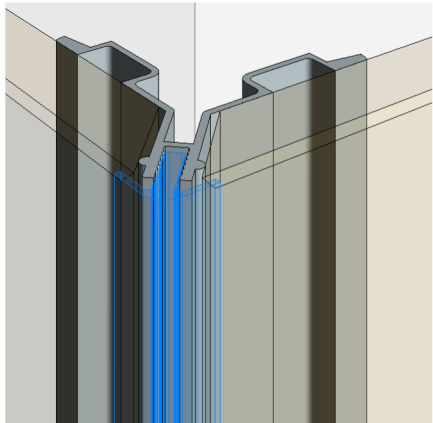

Open Reveal can be utilized with, Plastic laminate, Wood veneer, Porcelain, Glass and Aluminum/Metal laminate Panels

① Plan View - G
12" = 1'-0"

② ORS-403 (G)
Edge Trim x 2

Title: Inside Corner		View: Plan	Date: 03/22/24	 Wall Panel Systems, Inc. Tel: 877-333-4WPS support@wpsusa.com Web: www.wpsusa.com © 2007 Wall Panel Systems Inc.
Detail: G	System Type: 3/4" Open Reveal Syst. Hyb	Scale: Full	Draw By: WPS, Inc.	

Open Reveal can be utilized with, Plastic laminate, Wood veneer, Porcelain, Glass and Aluminum/Metal laminate Panels

① Plan View - H
12" = 1'-0"

② ORS-433 (H)
Outside Corner Trim

Title: Outside Corner		View: Plan	Date: 03/22/24	 Wall Panel Systems, Inc. Tel: 877-333-4WPS support@wpsusa.com Web: www.wpsusa.com © 2007 Wall Panel Systems Inc.
Detail: H	System Type: 3/4" Open Reveal Syst. Hyb	Scale: Full	Draw By: WPS, Inc.	

Open Reveal can be utilized with, Plastic laminate, Wood veneer, Porcelain, Glass and Aluminum/Metal laminate Panels

② ORS-433 (H.1)
Outside Corner Trim

③ ORS-134 (H.1)
Small Cap

Title: Outside Corner		View: Plan	Date: 03/22/24	 Wall Panel Systems, Inc. Tel: 877-333-4WPS support@wpsusa.com Web: www.wpsusa.com © 2007 Wall Panel Systems Inc.
Detail: H.1	System Type: 3/4" Open Reveal Syst. Hyb	Scale: Full	Draw By: WPS, Inc.	

Open Reveal can be utilized with, Plastic laminate, Wood veneer, Porcelain, Glass and Aluminum/Metal laminate Panels

② ORS-433 (H.2)
Outside Corner Trim

③ ORS-135 (H.2)
Large Cap

Title: Outside Corner		View: Plan	Date: 03/22/24	 Wall Panel Systems, Inc. Tel: 877-333-4WPS support@wpsusa.com Web: www.wpsusa.com © 2007 Wall Panel Systems Inc.
Detail: H.2	System Type: 3/4" Open Reveal Syst. Hyb	Scale: Full	Draw By: WPS, Inc.	