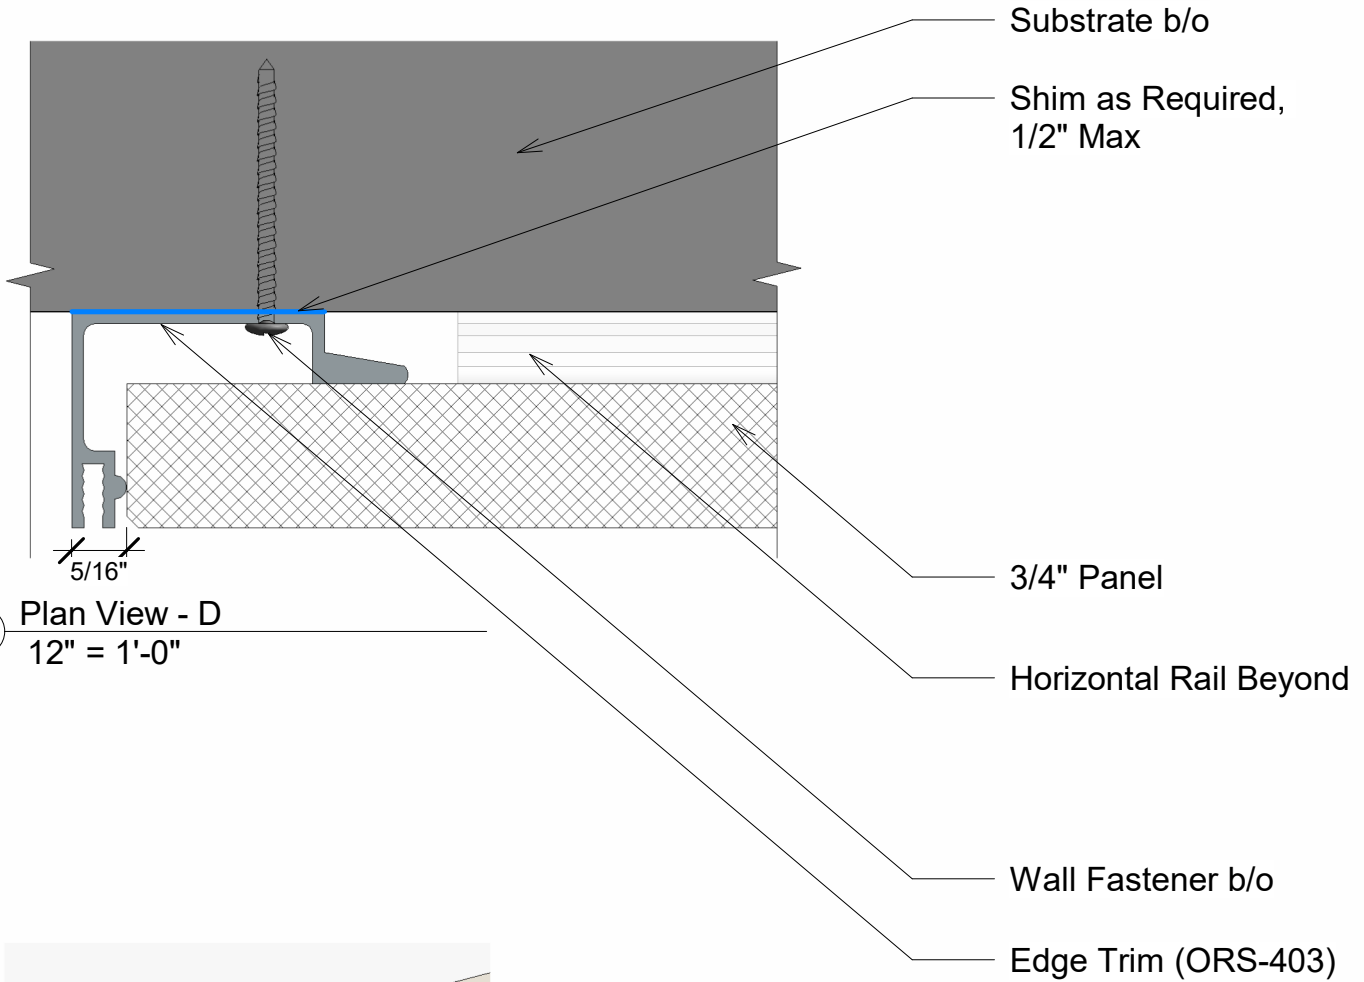

Open Reveal can be utilized with, Plastic laminate, Wood veneer, Porcelain, Glass and Aluminum/Metal laminate Panels

1 Section C
12" = 1'-0"

2 ORS-403 (C)
Edge Trim

3 GEN-017 (C)
Panel Clip

Title: Base Edge / Panel Termination		View: Section	Date: 03/22/24	 Wall Panel Systems, Inc. Tel: 877-333-4WPS support@wpsusa.com Web: www.wpsusa.com © 2007 Wall Panel Systems Inc.
Detail: C	System Type: 3/4" Open Reveal Syst. Hyb	Scale: Full	Draw By: WPS, Inc.	

Open Reveal can be utilized with, Plastic laminate, Wood veneer, Porcelain, Glass and Aluminum/Metal laminate Panels

1 Plan View - D
12" = 1'-0"

2 ORS-403 (D)
Edge Trim

Title: Vertical Edge		View: Plan	Date: 03/22/24	 Wall Panel Systems, Inc. Tel: 877-333-4WPS support@wpsusa.com Web: www.wpsusa.com © 2007 Wall Panel Systems Inc.
Detail: D	System Type: 3/4" Open Reveal Syst. Hyb	Scale: Full	Draw By: WPS, Inc.	

Open Reveal can be utilized with, Plastic laminate, Wood veneer, Porcelain, Glass and Aluminum/Metal laminate Panels

2 FM0-613 (E)
Vertical Trim

Title: Vertical Trim		View: Plan	Date: 03/22/24	 Wall Panel Systems, Inc. Tel: 877-333-4WPS support@wpsusa.com Web: www.wpsusa.com © 2007 Wall Panel Systems Inc.
Detail: E	System Type: 3/4" Open Reveal Syst. Hyb	Scale: Full	Draw By: WPS, Inc.	

Open Reveal can be utilized with, Plastic laminate, Wood veneer, Porcelain, Glass and Aluminum/Metal laminate Panels

① Plan View - G
12" = 1'-0"

② ORS-403 (G)
Edge Trim x 2

Title: Inside Corner		View: Plan	Date: 03/22/24	 Wall Panel Systems, Inc. Tel: 877-333-4WPS support@wpsusa.com Web: www.wpsusa.com © 2007 Wall Panel Systems Inc.
Detail: G	System Type: 3/4" Open Reveal Syst. Hyb	Scale: Full	Draw By: WPS, Inc.	