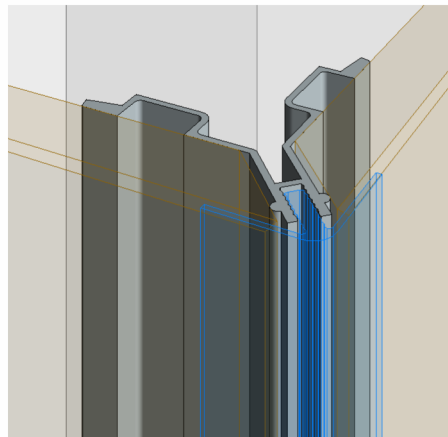

Open Reveal can be utilized with, Plastic laminate, Wood veneer, Porcelain, Glass and Aluminum/Metal laminate Panels

① Plan View - G
12" = 1'-0"

② ORS-403 (G)
Edge Trim x 2

Title: Inside Corner		View: Plan	Date: 03/22/24	 Wall Panel Systems, Inc. Tel: 877-333-4WPS support@wpsusa.com Web: www.wpsusa.com © 2007 Wall Panel Systems Inc.
Detail: G	System Type: 3/4" Open Reveal Syst. Hyb	Scale: Full	Draw By: WPS, Inc.	

Open Reveal can be utilized with, Plastic laminate, Wood veneer, Porcelain, Glass and Aluminum/Metal laminate Panels

① Plan View - H
12" = 1'-0"

② ORS-433 (H)
Outside Corner Trim

Title: Outside Corner		View: Plan	Date: 03/22/24	 Wall Panel Systems, Inc. Tel: 877-333-4WPS support@wpsusa.com Web: www.wpsusa.com © 2007 Wall Panel Systems Inc.
Detail: H	System Type: 3/4" Open Reveal Syst. Hyb	Scale: Full	Draw By: WPS, Inc.	

Open Reveal can be utilized with, Plastic laminate, Wood veneer, Porcelain, Glass and Aluminum/Metal laminate Panels

② ORS-433 (H.1)
Outside Corner Trim

③ ORS-134 (H.1)
Small Cap

Title: Outside Corner		View: Plan	Date: 03/22/24	 Wall Panel Systems, Inc. Tel: 877-333-4WPS support@wpsusa.com Web: www.wpsusa.com © 2007 Wall Panel Systems Inc.
Detail: H.1	System Type: 3/4" Open Reveal Syst. Hyb	Scale: Full	Draw By: WPS, Inc.	

Open Reveal can be utilized with, Plastic laminate, Wood veneer, Porcelain, Glass and Aluminum/Metal laminate Panels

② ORS-433 (H.2)
Outside Corner Trim

③ ORS-135 (H.2)
Large Cap

Title: Outside Corner		View: Plan	Date: 03/22/24	 Wall Panel Systems, Inc. Tel: 877-333-4WPS support@wpsusa.com Web: www.wpsusa.com © 2007 Wall Panel Systems Inc.
Detail: H.2	System Type: 3/4" Open Reveal Syst. Hyb	Scale: Full	Draw By: WPS, Inc.	