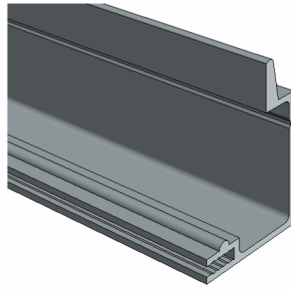

2 FMO-607 (U)
Edge Trim