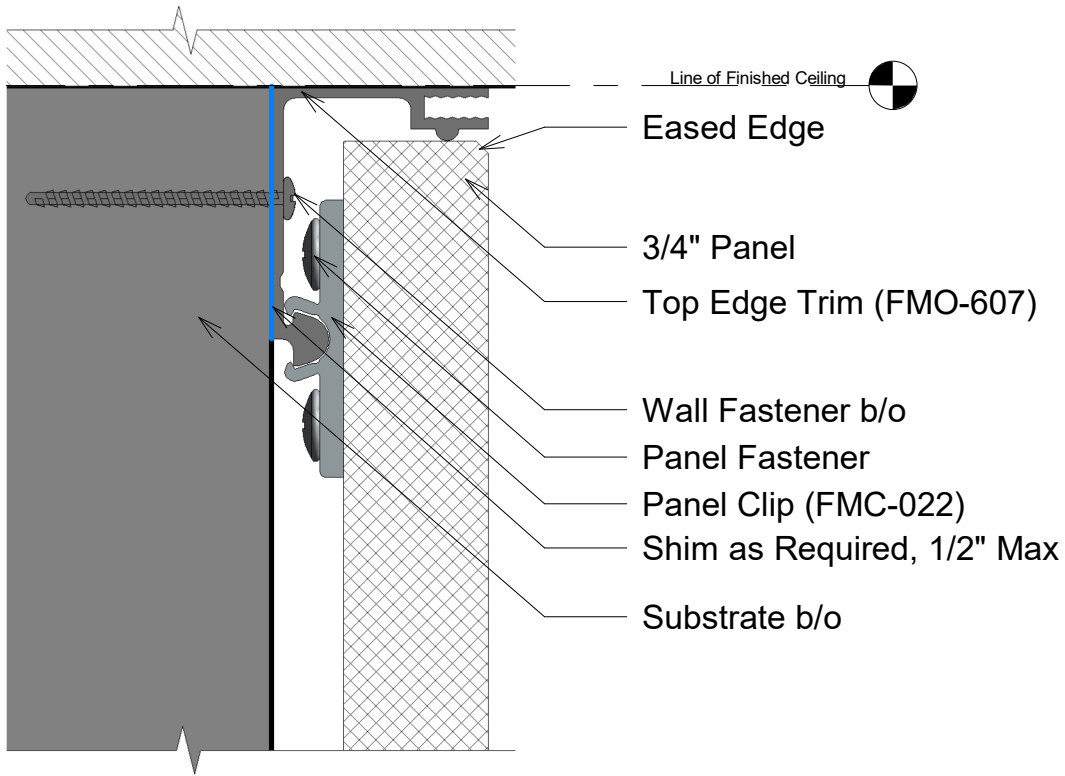

Open Reveal can be utilized with, Plastic laminate, Wood veneer, Porcelain, Glass and Aluminum/Metal laminate Panels

1 Section A
12" = 1'-0"

2 UAS-202 (A)
Top Edge Trim

3 GEN-017 (A)
Panel Clip

Title: Top Edge / Head Termination		View: Section	Date: 03/22/24	 Wall Panel Systems, Inc. Tel: 877-333-4WPS support@wpsusa.com Web: www.wpsusa.com © 2007 Wall Panel Systems Inc.
Detail: A	System Type: 3/4" Open Reveal Syst. Hyb	Scale: Full	Draw By: WPS, Inc.	

Open Reveal can be utilized with, Plastic laminate, Wood veneer, Porcelain, Glass and Aluminum/Metal laminate Panels

1 Section B
12" = 1'-0"

2 GEN-017 (B)
Panel Clip

3 FMC-022 (B)
Panel Clip

4 FMO-626 (B)
Horizontal Joint Trim

Open Reveal can be utilized with, Plastic laminate, Wood veneer, Porcelain, Glass and Aluminum/Metal laminate Panels

1 Section C
12" = 1'-0"

2 ORS-403 (C)
Edge Trim

3 GEN-017 (C)
Panel Clip

Title: Base Edge / Panel Termination		View: Section	Date: 03/22/24	 Wall Panel Systems, Inc. Tel: 877-333-4WPS support@wpsusa.com Web: www.wpsusa.com © 2007 Wall Panel Systems Inc.
Detail: C	System Type: 3/4" Open Reveal Syst. Hyb	Scale: Full	Draw By: WPS, Inc.	

Open Reveal can be utilized with, Plastic laminate, Wood veneer, Porcelain, Glass and Aluminum/Metal laminate Panels

1 Plan View - D
12" = 1'-0"

2 ORS-403 (D)
Edge Trim

Title: Vertical Edge		View: Plan	Date: 03/22/24	 Wall Panel Systems, Inc. Tel: 877-333-4WPS support@wpsusa.com Web: www.wpsusa.com © 2007 Wall Panel Systems Inc.
Detail: D	System Type: 3/4" Open Reveal Syst. Hyb	Scale: Full	Draw By: WPS, Inc.	