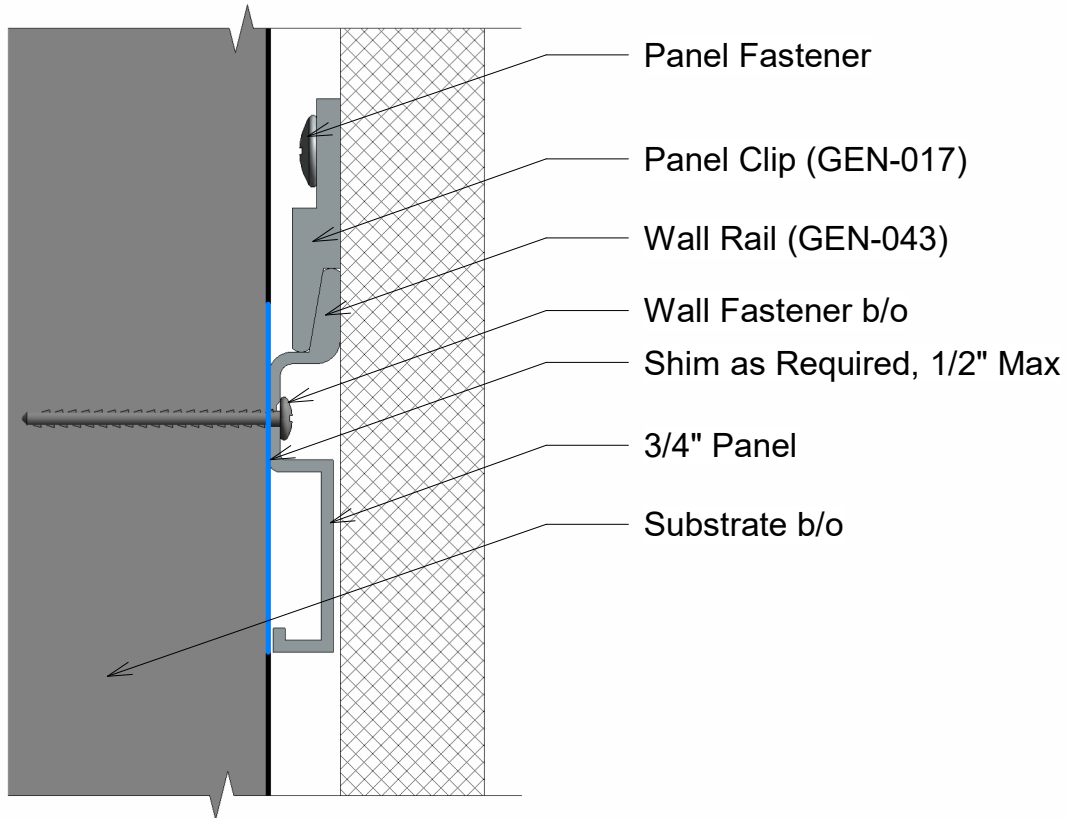

Open Reveal can be utilized with, Plastic laminate, Wood veneer, Porcelain, Glass and Aluminum/Metal laminate Panels

1 Section C
12" = 1'-0"

2 ORS-403 (C)
Edge Trim

3 GEN-017 (C)
Panel Clip

Title: Base Edge / Panel Termination		View: Section	Date: 03/22/24	 Wall Panel Systems, Inc. Tel: 877-333-4WPS support@wpsusa.com Web: www.wpsusa.com © 2007 Wall Panel Systems Inc.
Detail: C	System Type: 3/4" Open Reveal Syst. Hyb	Scale: Full	Draw By: WPS, Inc.	

Open Reveal can be utilized with, Plastic laminate, Wood veneer, Porcelain, Glass and Aluminum/Metal laminate Panels

1 Plan View - D
12" = 1'-0"

2 ORS-403 (D)
Edge Trim

Title: Vertical Edge		View: Plan	Date: 03/22/24	 Wall Panel Systems, Inc. Tel: 877-333-4WPS support@wpsusa.com Web: www.wpsusa.com © 2007 Wall Panel Systems Inc.
Detail: D	System Type: 3/4" Open Reveal Syst. Hyb	Scale: Full	Draw By: WPS, Inc.	

Open Reveal can be utilized with, Plastic laminate, Wood veneer, Porcelain, Glass and Aluminum/Metal laminate Panels

2 FM0-613 (E)
Vertical Trim

Title: Vertical Trim		View: Plan	Date: 03/22/24	 Wall Panel Systems, Inc. Tel: 877-333-4WPS support@wpsusa.com Web: www.wpsusa.com © 2007 Wall Panel Systems Inc.
Detail: E	System Type: 3/4" Open Reveal Syst. Hyb	Scale: Full	Draw By: WPS, Inc.	

Open Reveal can be utilized with, Plastic laminate, Wood veneer, Porcelain, Glass and Aluminum/Metal laminate Panels

1 Section F
12" = 1'-0"

2 GEN-043 (F)
Wal Rail

3 GEN-017 (F)
Panel Clip

Title: Mid-Wall Rail / Clip		View: Section	Date: 03/22/24	 Wall Panel Systems, Inc. Tel: 877-333-4WPS support@wpsusa.com Web: www.wpsusa.com © 2007 Wall Panel Systems Inc.
Detail: F	System Type: 3/4" Open Reveal Syst. Hyb	Scale: Full	Draw By: WPS, Inc.	