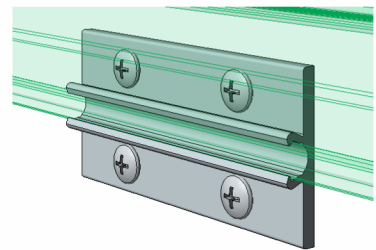

Open Reveal can be utilized with, Plastic laminate, Wood veneer, Porcelain, Glass and Aluminum/Metal laminate Panels

1 Section C
12" = 1'-0"

2 ORS-403 (C)
Edge Trim

3 GEN-017 (C)
Panel Clip

Title: Base Edge / Panel Termination		View: Section	Date: 03/22/24	 Wall Panel Systems, Inc. Tel: 877-333-4WPS support@wpsusa.com Web: www.wpsusa.com © 2007 Wall Panel Systems Inc.
Detail: C	System Type: 3/4" Open Reveal Syst. Hyb	Scale: Full	Draw By: WPS, Inc.	

Open Reveal can be utilized with, Plastic laminate, Wood veneer, Porcelain, Glass and Aluminum/Metal laminate Panels

1 Plan View - D
12" = 1'-0"

2 ORS-403 (D)
Edge Trim

Title: Vertical Edge		View: Plan	Date: 03/22/24	 Wall Panel Systems, Inc. Tel: 877-333-4WPS support@wpsusa.com Web: www.wpsusa.com © 2007 Wall Panel Systems Inc.
Detail: D	System Type: 3/4" Open Reveal Syst. Hyb	Scale: Full	Draw By: WPS, Inc.	

Open Reveal can be utilized with, Plastic laminate, Wood veneer, Porcelain, Glass and Aluminum/Metal laminate Panels

2 FM0-613 (E)
Vertical Trim

Title: Vertical Trim		View: Plan	Date: 03/22/24	 Wall Panel Systems, Inc. Tel: 877-333-4WPS support@wpsusa.com Web: www.wpsusa.com © 2007 Wall Panel Systems Inc.
Detail: E	System Type: 3/4" Open Reveal Syst. Hyb	Scale: Full	Draw By: WPS, Inc.	

Open Reveal can be utilized with, Plastic laminate, Wood veneer, Porcelain, Glass and Aluminum/Metal laminate Panels

1 Section F
12" = 1'-0"

2 GEN-043 (F)
Wal Rail

3 GEN-017 (F)
Panel Clip

Title: Mid-Wall Rail / Clip		View: Section	Date: 03/22/24	 Wall Panel Systems, Inc. Tel: 877-333-4WPS support@wpsusa.com Web: www.wpsusa.com © 2007 Wall Panel Systems Inc.
Detail: F	System Type: 3/4" Open Reveal Syst. Hyb	Scale: Full	Draw By: WPS, Inc.	