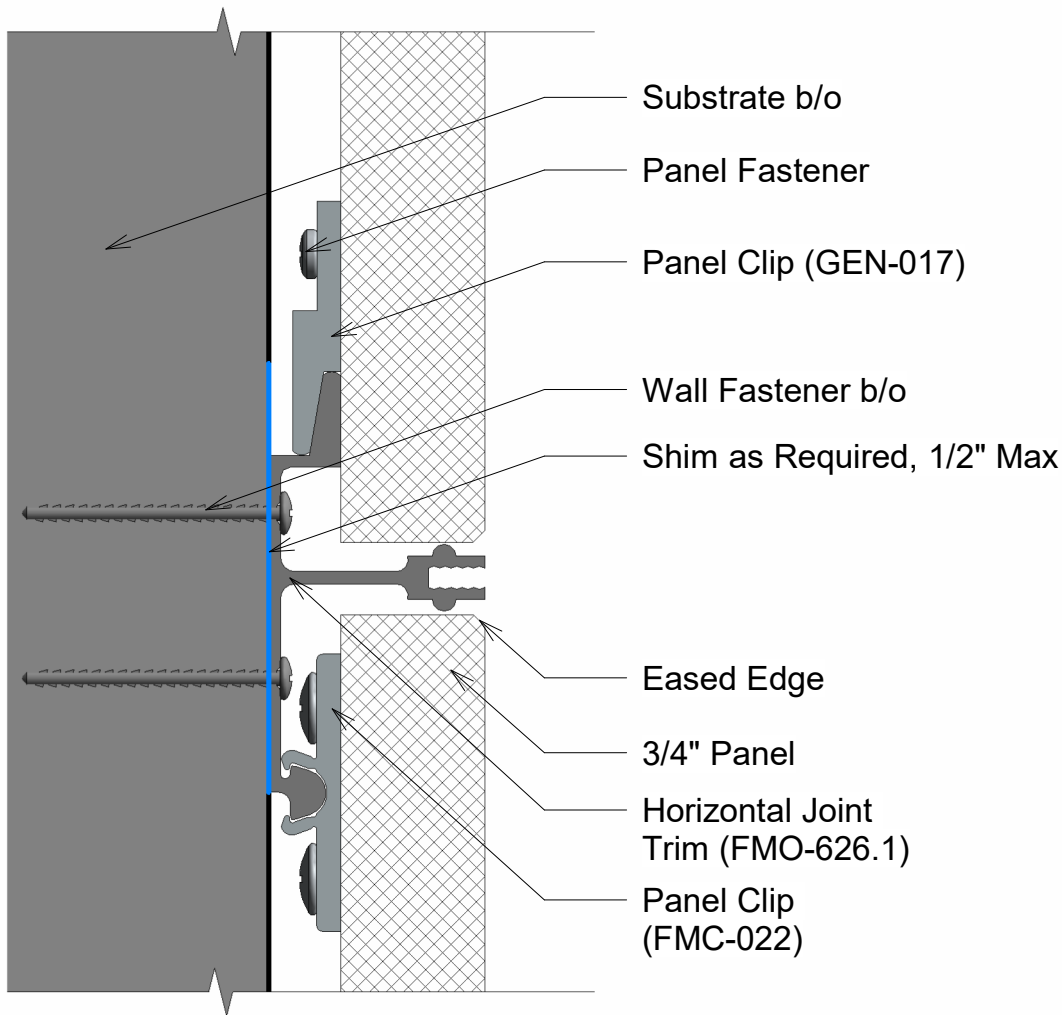

Open Reveal can be utilized with, Plastic laminate, Wood veneer, Porcelain, Glass and Aluminum/Metal laminate Panels

1 Section A
12" = 1'-0"

2 UAS-202 (A)
Top Edge Trim

3 GEN-017 (A)
Panel Clip

Title: Top Edge / Head Termination		View: Section	Date: 03/22/24	 Wall Panel Systems, Inc. Tel: 877-333-4WPS support@wpsusa.com Web: www.wpsusa.com © 2007 Wall Panel Systems Inc.
Detail: A	System Type: 3/4" Open Reveal Syst. Hyb	Scale: Full	Draw By: WPS, Inc.	

Open Reveal can be utilized with, Plastic laminate, Wood veneer, Porcelain, Glass and Aluminum/Metal laminate Panels

1 Section B
12" = 1'-0"

2 GEN-017 (B)
Panel Clip

3 FMC-022 (B)
Panel Clip

4 FMO-626 (B)
Horizontal Joint Trim

Open Reveal can be utilized with, Plastic laminate, Wood veneer, Porcelain, Glass and Aluminum/Metal laminate Panels

1 Section C
12" = 1'-0"

2 ORS-403 (C)
Edge Trim

3 GEN-017 (C)
Panel Clip

Title: Base Edge / Panel Termination		View: Section	Date: 03/22/24	 Wall Panel Systems, Inc. Tel: 877-333-4WPS support@wpsusa.com Web: www.wpsusa.com © 2007 Wall Panel Systems Inc.
Detail: C	System Type: 3/4" Open Reveal Syst. Hyb	Scale: Full	Draw By: WPS, Inc.	

Open Reveal can be utilized with, Plastic laminate, Wood veneer, Porcelain, Glass and Aluminum/Metal laminate Panels

1 Plan View - D
12" = 1'-0"

2 ORS-403 (D)
Edge Trim

Title: Vertical Edge		View: Plan	Date: 03/22/24	 Wall Panel Systems, Inc. Tel: 877-333-4WPS support@wpsusa.com Web: www.wpsusa.com © 2007 Wall Panel Systems Inc.
Detail: D	System Type: 3/4" Open Reveal Syst. Hyb	Scale: Full	Draw By: WPS, Inc.	