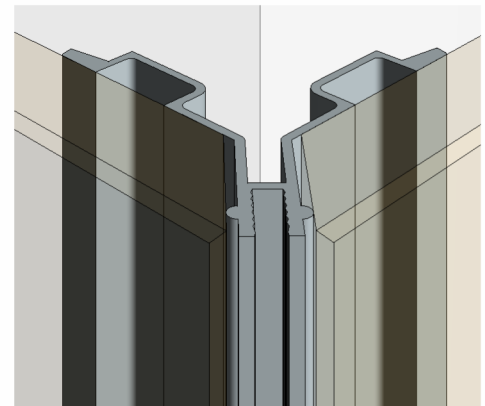

Open Reveal can be utilized with, Plastic laminate, Wood veneer, Porcelain, Glass and Aluminum/Metal laminate Panels

1 Section F
12" = 1'-0"

2 GEN-043 (F)
Wal Rail

3 GEN-017 (F)
Panel Clip

Title: Mid-Wall Rail / Clip		View: Section	Date: 03/22/24	 Wall Panel Systems, Inc. Tel: 877-333-4WPS support@wpsusa.com Web: www.wpsusa.com © 2007 Wall Panel Systems Inc.
Detail: F	System Type: 3/4" Open Reveal Syst. Hyb	Scale: Full	Draw By: WPS, Inc.	

Open Reveal can be utilized with, Plastic laminate, Wood veneer, Porcelain, Glass and Aluminum/Metal laminate Panels

① Plan View - G
12" = 1'-0"

② ORS-403 (G)
Edge Trim x 2

Title: Inside Corner		View: Plan	Date: 03/22/24	 Wall Panel Systems, Inc. Tel: 877-333-4WPS support@wpsusa.com Web: www.wpsusa.com © 2007 Wall Panel Systems Inc.
Detail: G	System Type: 3/4" Open Reveal Syst. Hyb	Scale: Full	Draw By: WPS, Inc.	

Open Reveal can be utilized with, Plastic laminate, Wood veneer, Porcelain, Glass and Aluminum/Metal laminate Panels

① Plan View - H
12" = 1'-0"

② ORS-433 (H)
Outside Corner Trim

Title: Outside Corner		View: Plan	Date: 03/22/24	 Wall Panel Systems, Inc. Tel: 877-333-4WPS support@wpsusa.com Web: www.wpsusa.com © 2007 Wall Panel Systems Inc.
Detail: H	System Type: 3/4" Open Reveal Syst. Hyb	Scale: Full	Draw By: WPS, Inc.	

Open Reveal can be utilized with, Plastic laminate, Wood veneer, Porcelain, Glass and Aluminum/Metal laminate Panels

② ORS-433 (H.1)
Outside Corner Trim

③ ORS-134 (H.1)
Small Cap

Title: Outside Corner		View: Plan	Date: 03/22/24	 Wall Panel Systems, Inc. Tel: 877-333-4WPS support@wpsusa.com Web: www.wpsusa.com © 2007 Wall Panel Systems Inc.
Detail: H.1	System Type: 3/4" Open Reveal Syst. Hyb	Scale: Full	Draw By: WPS, Inc.	