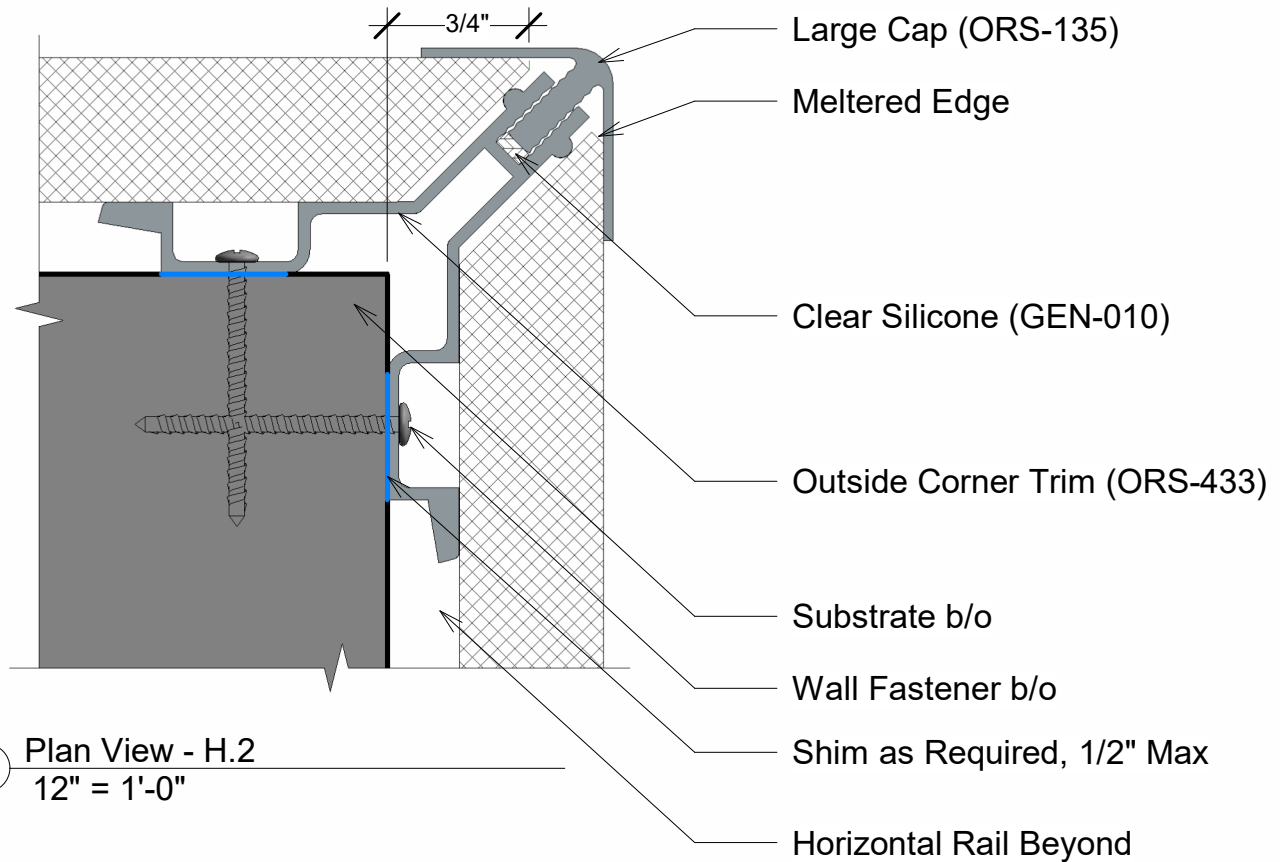

Open Reveal can be utilized with, Plastic laminate, Wood veneer, Porcelain, Glass and Aluminum/Metal laminate Panels

① Plan View - G
12" = 1'-0"

② ORS-403 (G)
Edge Trim x 2

Title: Inside Corner		View: Plan	Date: 03/22/24	 Wall Panel Systems, Inc. Tel: 877-333-4WPS support@wpsusa.com Web: www.wpsusa.com © 2007 Wall Panel Systems Inc.
Detail: G	System Type: 3/4" Open Reveal Syst. Hyb	Scale: Full	Draw By: WPS, Inc.	

Open Reveal can be utilized with, Plastic laminate, Wood veneer, Porcelain, Glass and Aluminum/Metal laminate Panels

① Plan View - H
12" = 1'-0"

② ORS-433 (H)
Outside Corner Trim

Title: Outside Corner		View: Plan	Date: 03/22/24	 Wall Panel Systems, Inc. Tel: 877-333-4WPS support@wpsusa.com Web: www.wpsusa.com © 2007 Wall Panel Systems Inc.
Detail: H	System Type: 3/4" Open Reveal Syst. Hyb	Scale: Full	Draw By: WPS, Inc.	

Open Reveal can be utilized with, Plastic laminate, Wood veneer, Porcelain, Glass and Aluminum/Metal laminate Panels

② ORS-433 (H.1)
Outside Corner Trim

③ ORS-134 (H.1)
Small Cap

Title: Outside Corner		View: Plan	Date: 03/22/24	 Wall Panel Systems, Inc. Tel: 877-333-4WPS support@wpsusa.com Web: www.wpsusa.com © 2007 Wall Panel Systems Inc.
Detail: H.1	System Type: 3/4" Open Reveal Syst. Hyb	Scale: Full	Draw By: WPS, Inc.	

Open Reveal can be utilized with, Plastic laminate, Wood veneer, Porcelain, Glass and Aluminum/Metal laminate Panels

② ORS-433 (H.2)
Outside Corner Trim

③ ORS-135 (H.2)
Large Cap

Title: Outside Corner		View: Plan	Date: 03/22/24	 Wall Panel Systems, Inc. Tel: 877-333-4WPS support@wpsusa.com Web: www.wpsusa.com © 2007 Wall Panel Systems Inc.
Detail: H.2	System Type: 3/4" Open Reveal Syst. Hyb	Scale: Full	Draw By: WPS, Inc.	