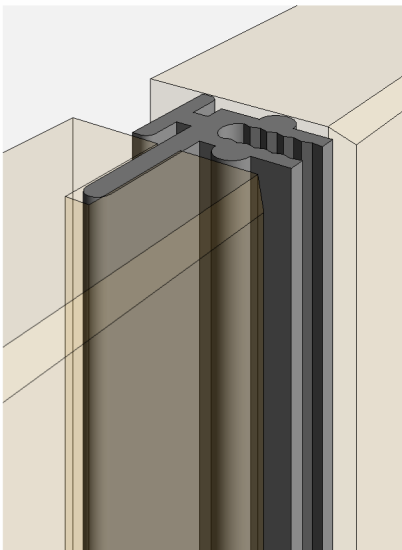

Open Reveal can be utilized with, Plastic laminate, Wood veneer, Porcelain, Glass and Aluminum/Metal laminate Panels

1 Section C
12" = 1'-0"

2 ORS-403 (C)
Edge Trim

3 GEN-017 (C)
Panel Clip

Title: Base Edge / Panel Termination		View: Section	Date: 03/22/24	 Wall Panel Systems, Inc. Tel: 877-333-4WPS support@wpsusa.com Web: www.wpsusa.com © 2007 Wall Panel Systems Inc.
Detail: C	System Type: 3/4" Open Reveal Syst. Hyb	Scale: Full	Draw By: WPS, Inc.	

Open Reveal can be utilized with, Plastic laminate, Wood veneer, Porcelain, Glass and Aluminum/Metal laminate Panels

1 Plan View - D
12" = 1'-0"

2 ORS-403 (D)
Edge Trim

Title: Vertical Edge		View: Plan	Date: 03/22/24	 Wall Panel Systems, Inc. Tel: 877-333-4WPS support@wpsusa.com Web: www.wpsusa.com © 2007 Wall Panel Systems Inc.
Detail: D	System Type: 3/4" Open Reveal Syst. Hyb	Scale: Full	Draw By: WPS, Inc.	

Open Reveal can be utilized with, Plastic laminate, Wood veneer, Porcelain, Glass and Aluminum/Metal laminate Panels

2 FM0-613 (E)
Vertical Trim

Title: Vertical Trim		View: Plan	Date: 03/22/24	 Wall Panel Systems, Inc. Tel: 877-333-4WPS support@wpsusa.com Web: www.wpsusa.com © 2007 Wall Panel Systems Inc.
Detail: E	System Type: 3/4" Open Reveal Syst. Hyb	Scale: Full	Draw By: WPS, Inc.	

Open Reveal can be utilized with, Plastic laminate, Wood veneer, Porcelain, Glass and Aluminum/Metal laminate Panels

1 Section F
12" = 1'-0"

2 GEN-043 (F)
Wal Rail

3 GEN-017 (F)
Panel Clip

Title: Mid-Wall Rail / Clip		View: Section	Date: 03/22/24	 Wall Panel Systems, Inc. Tel: 877-333-4WPS support@wpsusa.com Web: www.wpsusa.com © 2007 Wall Panel Systems Inc.
Detail: F	System Type: 3/4" Open Reveal Syst. Hyb	Scale: Full	Draw By: WPS, Inc.	