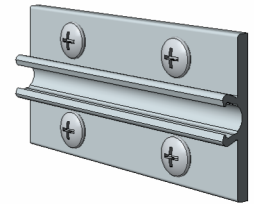

Open Reveal can be utilized with, Plastic laminate, Wood veneer, Porcelain, Glass and Aluminum/Metal laminate Panels

② ORS-433 (H.2)
Outside Corner Trim

③ ORS-135 (H.2)
Large Cap

Title: Outside Corner		View: Plan	Date: 03/22/24	 Wall Panel Systems, Inc. Tel: 877-333-4WPS support@wpsusa.com Web: www.wpsusa.com © 2007 Wall Panel Systems Inc.
Detail: H.2	System Type: 3/4" Open Reveal Syst. Hyb	Scale: Full	Draw By: WPS, Inc.	

1 ORS-433 (U)
Outside Corner Trim

2 FMO-607 (U)
Edge Trim

3 UAS-202 (U)
Top Edge Trim

4 ORS-135 (U)
Large Cap

5 ORS-134 (U)
Small Cap

6 GEN-017 (U)
Panel Clip

7 FMC-022 (U)
Panel Clip

8 GEN-042 (U)
Wall Rail

9 FMO-626.1 (U)
Horizontal Joint Trim

10 FMO-613 (U)
Vertical Trim

Title:		View:	Date:	 Wall Panel Systems, Inc. Tel: 877-333-4WPS support@wallpanelsystems.net Web: www.wallpanelsystems.net
Parts List		3D	03/22/24	
Detail:	System Type:	Scale:	Draw By:	
U	3/4" Open Reveal Syst. Hyb	N/A	WPS, Inc.	