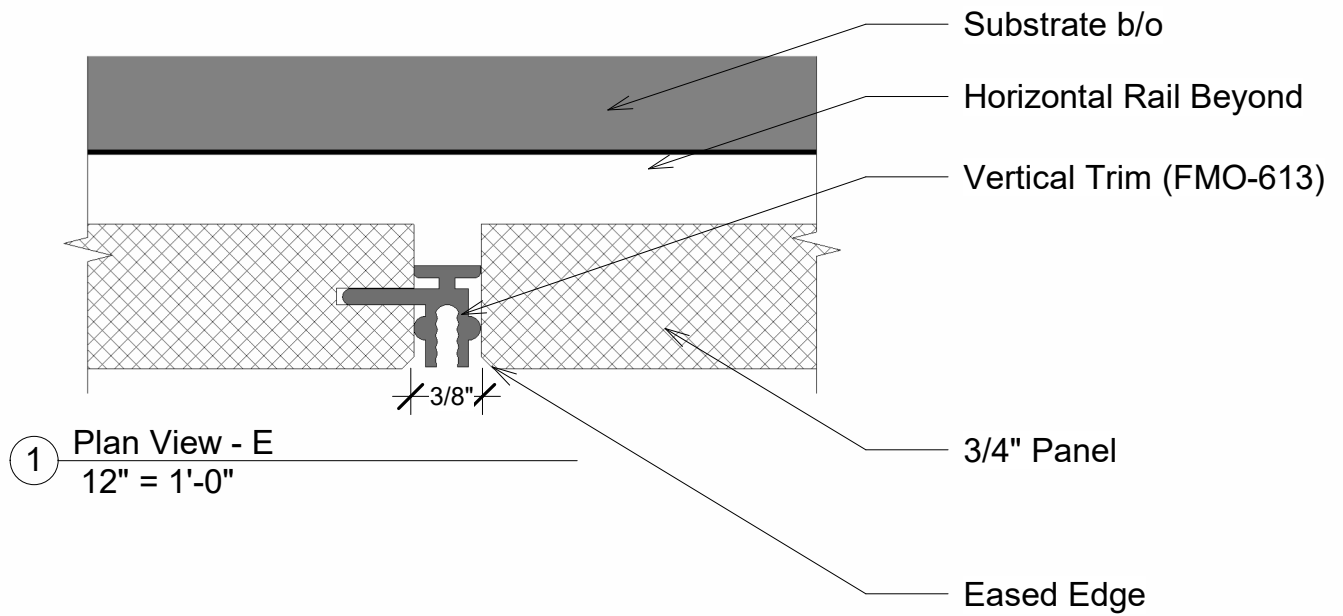

Open Reveal can be utilized with, Plastic laminate, Wood veneer, Porcelain, Glass and Aluminum/Metal laminate Panels

1 Section C
12" = 1'-0"

2 ORS-403 (C)
Edge Trim

3 GEN-017 (C)
Panel Clip

Title: Base Edge / Panel Termination		View: Section	Date: 03/22/24	 Wall Panel Systems, Inc. Tel: 877-333-4WPS support@wpsusa.com Web: www.wpsusa.com © 2007 Wall Panel Systems Inc.
Detail: C	System Type: 3/4" Open Reveal Syst. Hyb	Scale: Full	Draw By: WPS, Inc.	

Open Reveal can be utilized with, Plastic laminate, Wood veneer, Porcelain, Glass and Aluminum/Metal laminate Panels

1 Plan View - D
12" = 1'-0"

2 ORS-403 (D)
Edge Trim

Title: Vertical Edge		View: Plan	Date: 03/22/24	 Wall Panel Systems, Inc. Tel: 877-333-4WPS support@wpsusa.com Web: www.wpsusa.com © 2007 Wall Panel Systems Inc.
Detail: D	System Type: 3/4" Open Reveal Syst. Hyb	Scale: Full	Draw By: WPS, Inc.	

Open Reveal can be utilized with, Plastic laminate, Wood veneer, Porcelain, Glass and Aluminum/Metal laminate Panels

2 FM0-613 (E)
Vertical Trim

Title: Vertical Trim		View: Plan	Date: 03/22/24	 Wall Panel Systems, Inc. Tel: 877-333-4WPS support@wpsusa.com Web: www.wpsusa.com © 2007 Wall Panel Systems Inc.
Detail: E	System Type: 3/4" Open Reveal Syst. Hyb	Scale: Full	Draw By: WPS, Inc.	