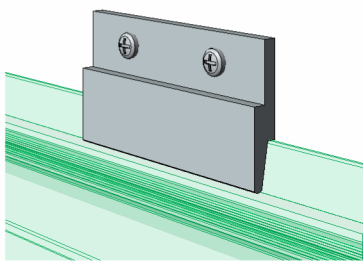

Open Reveal can be utilized with, Plastic laminate, Wood veneer, Porcelain, Glass and Aluminum/Metal laminate Panels

1 Section A
12" = 1'-0"

2 UAS-202 (A)
Top Edge Trim

3 GEN-017 (A)
Panel Clip

Title: Top Edge / Head Termination		View: Section	Date: 03/22/24	 Wall Panel Systems, Inc. Tel: 877-333-4WPS support@wpsusa.com Web: www.wpsusa.com © 2007 Wall Panel Systems Inc.
Detail: A	System Type: 3/4" Open Reveal Syst. Hyb	Scale: Full	Draw By: WPS, Inc.	

Open Reveal can be utilized with, Plastic laminate, Wood veneer, Porcelain, Glass and Aluminum/Metal laminate Panels

1 Section B
12" = 1'-0"

2 GEN-017 (B)
Panel Clip

3 FMC-022 (B)
Panel Clip

4 FMO-626 (B)
Horizontal Joint Trim

Open Reveal can be utilized with, Plastic laminate, Wood veneer, Porcelain, Glass and Aluminum/Metal laminate Panels

1 Section C
12" = 1'-0"

2 ORS-403 (C)
Edge Trim

3 GEN-017 (C)
Panel Clip

Title: Base Edge / Panel Termination		View: Section	Date: 03/22/24	 Wall Panel Systems, Inc. Tel: 877-333-4WPS support@wpsusa.com Web: www.wpsusa.com © 2007 Wall Panel Systems Inc.
Detail: C	System Type: 3/4" Open Reveal Syst. Hyb	Scale: Full	Draw By: WPS, Inc.	