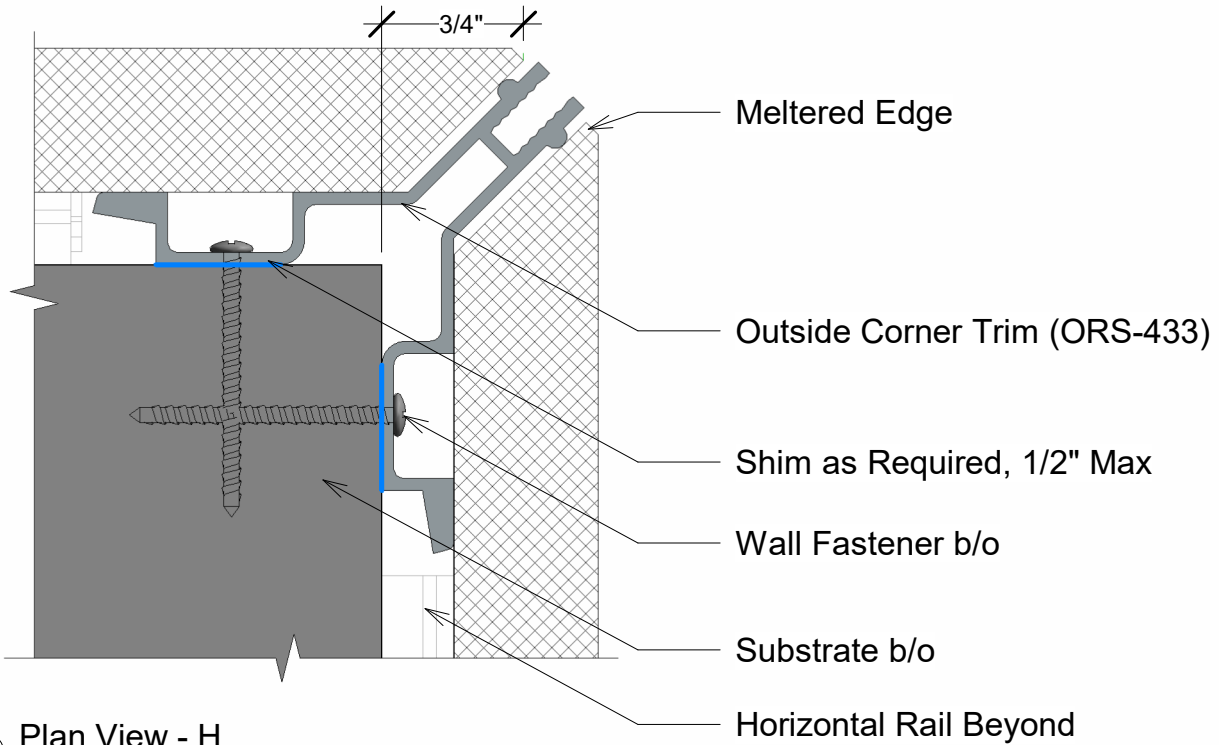

Open Reveal can be utilized with, Plastic laminate, Wood veneer, Porcelain, Glass and Aluminum/Metal laminate Panels

1 Section F
12" = 1'-0"

2 GEN-043 (F)
Wal Rail

3 GEN-017 (F)
Panel Clip

Title: Mid-Wall Rail / Clip		View: Section	Date: 03/22/24	 Wall Panel Systems, Inc. Tel: 877-333-4WPS support@wpsusa.com Web: www.wpsusa.com © 2007 Wall Panel Systems Inc.
Detail: F	System Type: 3/4" Open Reveal Syst. Hyb	Scale: Full	Draw By: WPS, Inc.	

Open Reveal can be utilized with, Plastic laminate, Wood veneer, Porcelain, Glass and Aluminum/Metal laminate Panels

① Plan View - G
12" = 1'-0"

② ORS-403 (G)
Edge Trim x 2

Title: Inside Corner		View: Plan	Date: 03/22/24	 Wall Panel Systems, Inc. Tel: 877-333-4WPS support@wpsusa.com Web: www.wpsusa.com © 2007 Wall Panel Systems Inc.
Detail: G	System Type: 3/4" Open Reveal Syst. Hyb	Scale: Full	Draw By: WPS, Inc.	

Open Reveal can be utilized with, Plastic laminate, Wood veneer, Porcelain, Glass and Aluminum/Metal laminate Panels

① Plan View - H
12" = 1'-0"

② ORS-433 (H)
Outside Corner Trim

Title: Outside Corner		View: Plan	Date: 03/22/24	 Wall Panel Systems, Inc. Tel: 877-333-4WPS support@wpsusa.com Web: www.wpsusa.com © 2007 Wall Panel Systems Inc.
Detail: H	System Type: 3/4" Open Reveal Syst. Hyb	Scale: Full	Draw By: WPS, Inc.	