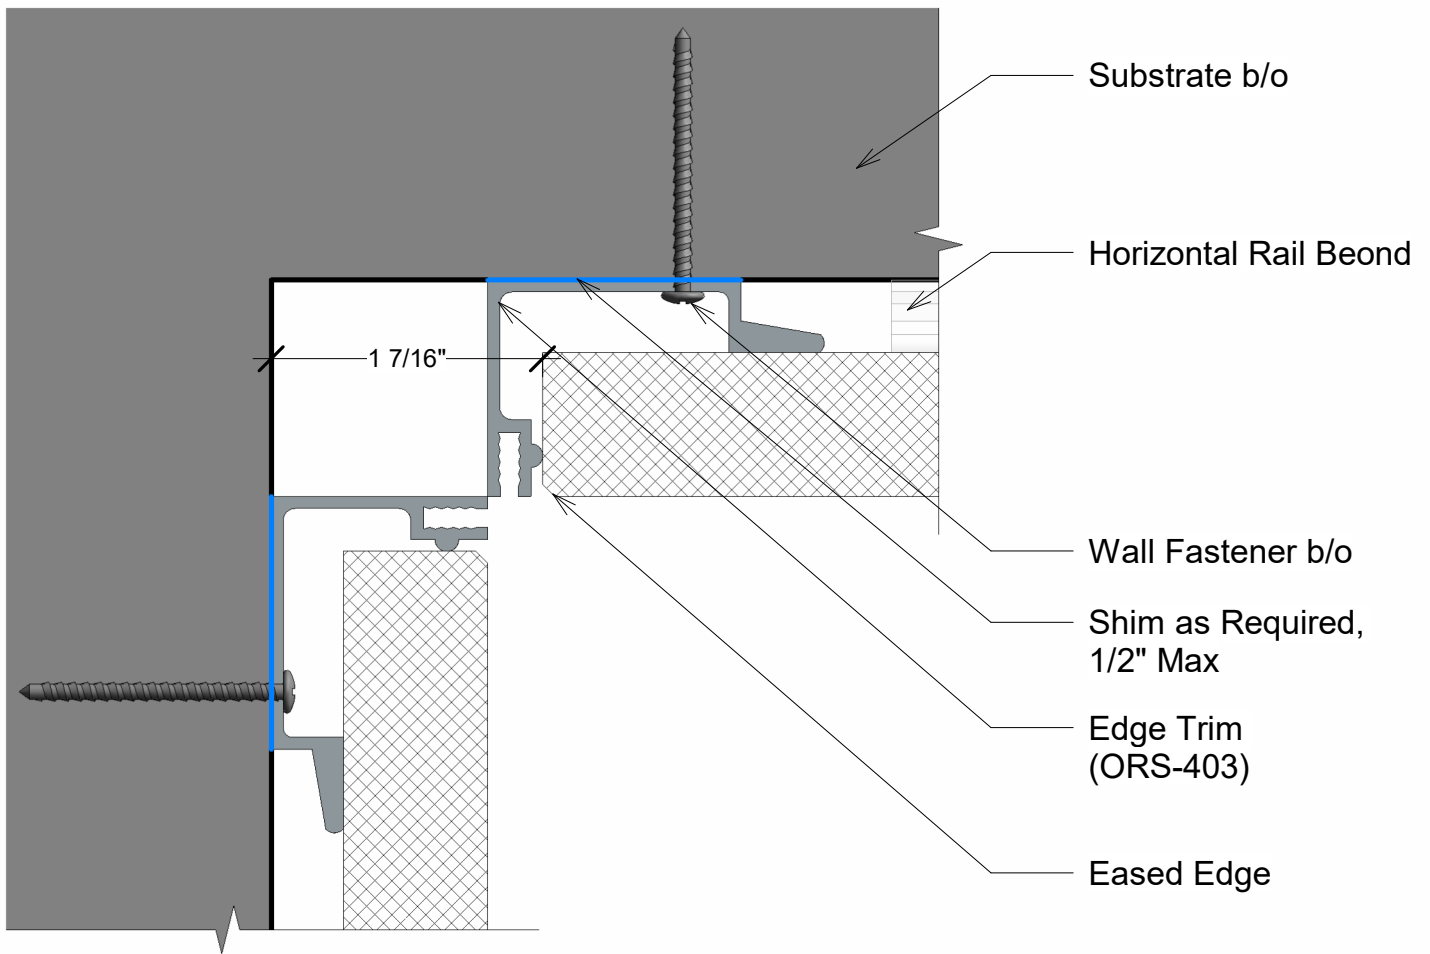

Open Reveal can be utilized with, Plastic laminate, Wood veneer, Porcelain, Glass and Aluminum/Metal laminate Panels

2 FM0-613 (E)
Vertical Trim

Title: Vertical Trim		View: Plan	Date: 03/22/24	 Wall Panel Systems, Inc. Tel: 877-333-4WPS support@wpsusa.com Web: www.wpsusa.com © 2007 Wall Panel Systems Inc.
Detail: E	System Type: 3/4" Open Reveal Syst. Hyb	Scale: Full	Draw By: WPS, Inc.	

Open Reveal can be utilized with, Plastic laminate, Wood veneer, Porcelain, Glass and Aluminum/Metal laminate Panels

1 Section F
12" = 1'-0"

2 GEN-043 (F)
Wal Rail

3 GEN-017 (F)
Panel Clip

Title: Mid-Wall Rail / Clip		View: Section	Date: 03/22/24	 Wall Panel Systems, Inc. Tel: 877-333-4WPS support@wpsusa.com Web: www.wpsusa.com © 2007 Wall Panel Systems Inc.
Detail: F	System Type: 3/4" Open Reveal Syst. Hyb	Scale: Full	Draw By: WPS, Inc.	

Open Reveal can be utilized with, Plastic laminate, Wood veneer, Porcelain, Glass and Aluminum/Metal laminate Panels

① Plan View - G
12" = 1'-0"

② ORS-403 (G)
Edge Trim x 2

Title: Inside Corner		View: Plan	Date: 03/22/24	 Wall Panel Systems, Inc. Tel: 877-333-4WPS support@wpsusa.com Web: www.wpsusa.com © 2007 Wall Panel Systems Inc.
Detail: G	System Type: 3/4" Open Reveal Syst. Hyb	Scale: Full	Draw By: WPS, Inc.	

Open Reveal can be utilized with, Plastic laminate, Wood veneer, Porcelain, Glass and Aluminum/Metal laminate Panels

① Plan View - H
12" = 1'-0"

② ORS-433 (H)
Outside Corner Trim

Title: Outside Corner		View: Plan	Date: 03/22/24	 Wall Panel Systems, Inc. Tel: 877-333-4WPS support@wpsusa.com Web: www.wpsusa.com © 2007 Wall Panel Systems Inc.
Detail: H	System Type: 3/4" Open Reveal Syst. Hyb	Scale: Full	Draw By: WPS, Inc.	