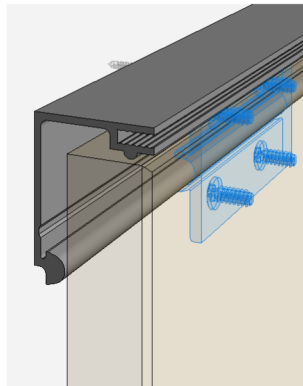

Open Reveal can be utilized with, Plastic laminate, Wood veneer, Porcelain, Glass and Aluminum/Metal laminate Panels

1 Section A
12" = 1'-0"

2 UAS-202 (A)
Top Edge Trim

3 GEN-017 (A)
Panel Clip

Title: Top Edge / Head Termination		View: Section	Date: 03/22/24	 Wall Panel Systems, Inc. Tel: 877-333-4WPS support@wpsusa.com Web: www.wpsusa.com © 2007 Wall Panel Systems Inc.
Detail: A	System Type: 3/4" Open Reveal Syst. Hyb	Scale: Full	Draw By: WPS, Inc.	

Open Reveal can be utilized with, Plastic laminate, Wood veneer, Porcelain, Glass and Aluminum/Metal laminate Panels

1 Section B
12" = 1'-0"

2 GEN-017 (B)
Panel Clip

3 FMC-022 (B)
Panel Clip

4 FMO-626 (B)
Horizontal Joint Trim

Open Reveal can be utilized with, Plastic laminate, Wood veneer, Porcelain, Glass and Aluminum/Metal laminate Panels

1 Section C
12" = 1'-0"

2 ORS-403 (C)
Edge Trim

3 GEN-017 (C)
Panel Clip

Title: Base Edge / Panel Termination		View: Section	Date: 03/22/24	 Wall Panel Systems, Inc. Tel: 877-333-4WPS support@wpsusa.com Web: www.wpsusa.com © 2007 Wall Panel Systems Inc.
Detail: C	System Type: 3/4" Open Reveal Syst. Hyb	Scale: Full	Draw By: WPS, Inc.	