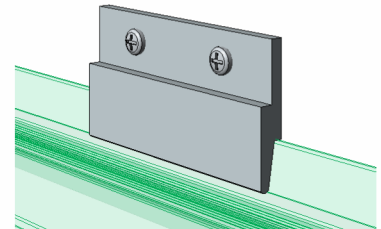

Open Reveal can be utilized with, Plastic laminate, Wood veneer, Porcelain, Glass and Aluminum/Metal laminate Panels

1 Section B
12" = 1'-0"

2 GEN-017 (B)
Panel Clip

3 FMC-022 (B)
Panel Clip

4 FMO-626 (B)
Horizontal Joint Trim

Title: Horizontal Joint		View: Section	Date: 03/22/24	 Wall Panel Systems, Inc. Tel: 877-333-4WPS support@wpsusa.com Web: www.wpsusa.com © 2007 Wall Panel Systems Inc.
Detail: B	System Type: 3/4" Open Reveal Syst. Hyb	Scale: Full	Draw By: WPS, Inc.	

Open Reveal can be utilized with, Plastic laminate, Wood veneer, Porcelain, Glass and Aluminum/Metal laminate Panels

1 Section C
12" = 1'-0"

2 ORS-403 (C)
Edge Trim

3 GEN-017 (C)
Panel Clip

Title: Base Edge / Panel Termination		View: Section	Date: 03/22/24	 Wall Panel Systems, Inc. Tel: 877-333-4WPS support@wpsusa.com Web: www.wpsusa.com © 2007 Wall Panel Systems Inc.
Detail: C	System Type: 3/4" Open Reveal Syst. Hyb	Scale: Full	Draw By: WPS, Inc.	

Open Reveal can be utilized with, Plastic laminate, Wood veneer, Porcelain, Glass and Aluminum/Metal laminate Panels

1 Plan View - D
12" = 1'-0"

2 ORS-403 (D)
Edge Trim

Title: Vertical Edge		View: Plan	Date: 03/22/24	 Wall Panel Systems, Inc. Tel: 877-333-4WPS support@wpsusa.com Web: www.wpsusa.com © 2007 Wall Panel Systems Inc.
Detail: D	System Type: 3/4" Open Reveal Syst. Hyb	Scale: Full	Draw By: WPS, Inc.	