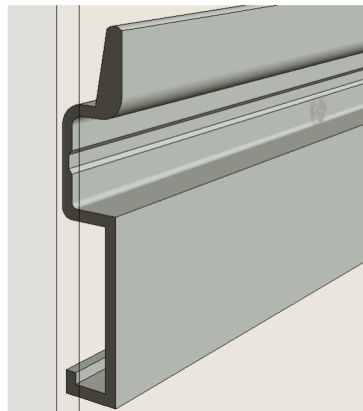

Open Reveal can be utilized with, Plastic laminate, Wood veneer, Porcelain, Glass and Aluminum/Metal laminate Panels

1 Section C
12" = 1'-0"

2 ORS-403 (C)
Edge Trim

3 GEN-017 (C)
Panel Clip

Title: Base Edge / Panel Termination		View: Section	Date: 03/22/24	 Wall Panel Systems, Inc. Tel: 877-333-4WPS support@wpsusa.com Web: www.wpsusa.com © 2007 Wall Panel Systems Inc.
Detail: C	System Type: 3/4" Open Reveal Syst. Hyb	Scale: Full	Draw By: WPS, Inc.	

Open Reveal can be utilized with, Plastic laminate, Wood veneer, Porcelain, Glass and Aluminum/Metal laminate Panels

1 Plan View - D
12" = 1'-0"

2 ORS-403 (D)
Edge Trim

Title: Vertical Edge		View: Plan	Date: 03/22/24	 Wall Panel Systems, Inc. Tel: 877-333-4WPS support@wpsusa.com Web: www.wpsusa.com © 2007 Wall Panel Systems Inc.
Detail: D	System Type: 3/4" Open Reveal Syst. Hyb	Scale: Full	Draw By: WPS, Inc.	

Open Reveal can be utilized with, Plastic laminate, Wood veneer, Porcelain, Glass and Aluminum/Metal laminate Panels

2 FM0-613 (E)
Vertical Trim

Title: Vertical Trim		View: Plan	Date: 03/22/24	 Wall Panel Systems, Inc. Tel: 877-333-4WPS support@wpsusa.com Web: www.wpsusa.com © 2007 Wall Panel Systems Inc.
Detail: E	System Type: 3/4" Open Reveal Syst. Hyb	Scale: Full	Draw By: WPS, Inc.	

Open Reveal can be utilized with, Plastic laminate, Wood veneer, Porcelain, Glass and Aluminum/Metal laminate Panels

1 Section F
12" = 1'-0"

2 GEN-043 (F)
Wal Rail

3 GEN-017 (F)
Panel Clip

Title: Mid-Wall Rail / Clip		View: Section	Date: 03/22/24	 Wall Panel Systems, Inc. Tel: 877-333-4WPS support@wpsusa.com Web: www.wpsusa.com © 2007 Wall Panel Systems Inc.
Detail: F	System Type: 3/4" Open Reveal Syst. Hyb	Scale: Full	Draw By: WPS, Inc.	