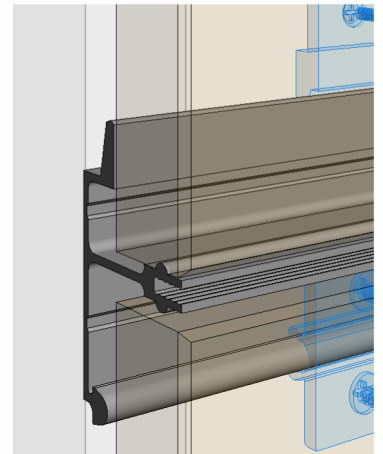

Open Reveal can be utilized with, Plastic laminate, Wood veneer, Porcelain, Glass and Aluminum/Metal laminate Panels

1 Section A
12" = 1'-0"

2 UAS-202 (A)
Top Edge Trim

3 GEN-017 (A)
Panel Clip

Title: Top Edge / Head Termination		View: Section	Date: 03/22/24	 Wall Panel Systems, Inc. Tel: 877-333-4WPS support@wpsusa.com Web: www.wpsusa.com © 2007 Wall Panel Systems Inc.
Detail: A	System Type: 3/4" Open Reveal Syst. Hyb	Scale: Full	Draw By: WPS, Inc.	

Open Reveal can be utilized with, Plastic laminate, Wood veneer, Porcelain, Glass and Aluminum/Metal laminate Panels

1 Section B
12" = 1'-0"

2 GEN-017 (B)
Panel Clip

3 FMC-022 (B)
Panel Clip

4 FMO-626 (B)
Horizontal Joint Trim

Title: Horizontal Joint		View: Section	Date: 03/22/24	 Wall Panel Systems, Inc. Tel: 877-333-4WPS support@wpsusa.com Web: www.wpsusa.com © 2007 Wall Panel Systems Inc.
Detail: B	System Type: 3/4" Open Reveal Syst. Hyb	Scale: Full	Draw By: WPS, Inc.	

Open Reveal can be utilized with, Plastic laminate, Wood veneer, Porcelain, Glass and Aluminum/Metal laminate Panels

1 Section C
12" = 1'-0"

2 ORS-403 (C)
Edge Trim

3 GEN-017 (C)
Panel Clip

Title: Base Edge / Panel Termination		View: Section	Date: 03/22/24	 Wall Panel Systems, Inc. Tel: 877-333-4WPS support@wpsusa.com Web: www.wpsusa.com © 2007 Wall Panel Systems Inc.
Detail: C	System Type: 3/4" Open Reveal Syst. Hyb	Scale: Full	Draw By: WPS, Inc.	