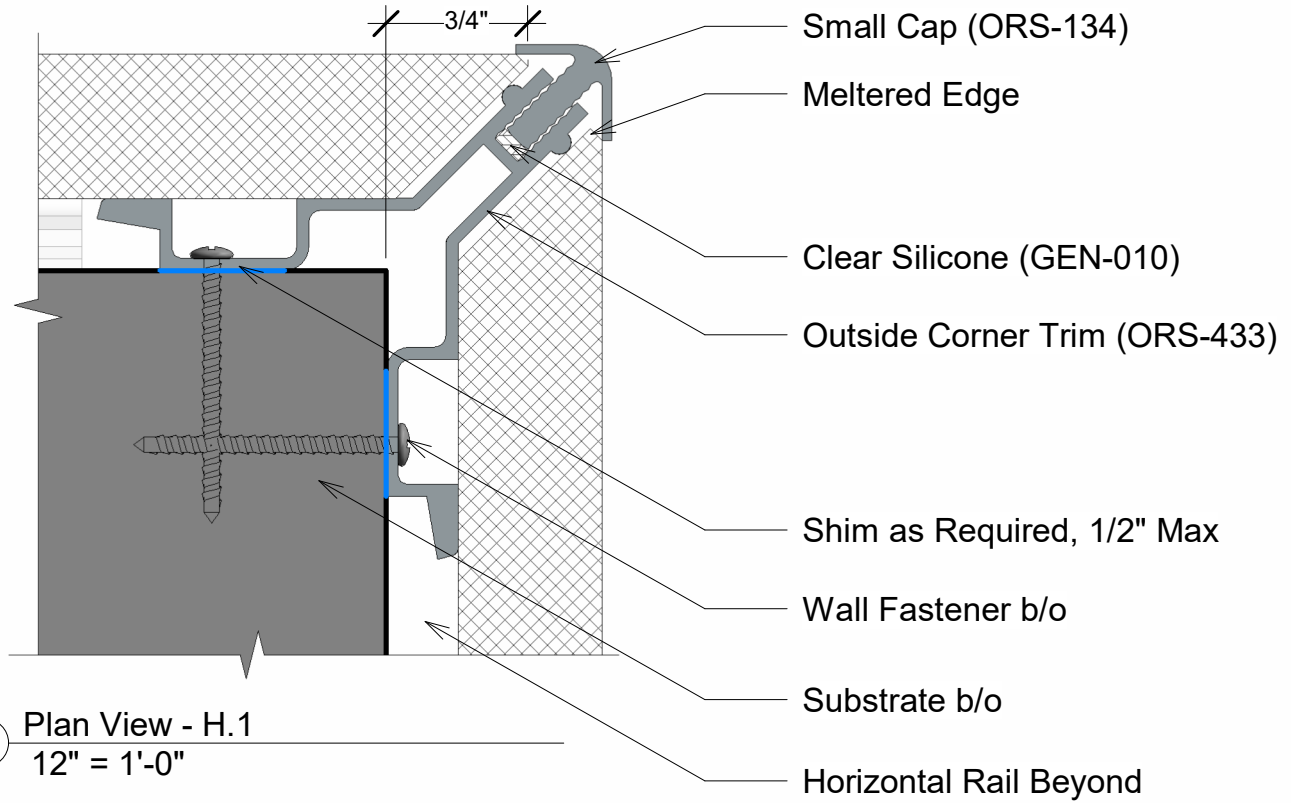

Open Reveal can be utilized with, Plastic laminate, Wood veneer, Porcelain, Glass and Aluminum/Metal laminate Panels

① Plan View - G
12" = 1'-0"

② ORS-403 (G)
Edge Trim x 2

Title: Inside Corner		View: Plan	Date: 03/22/24	 Wall Panel Systems, Inc. Tel: 877-333-4WPS support@wpsusa.com Web: www.wpsusa.com © 2007 Wall Panel Systems Inc.
Detail: G	System Type: 3/4" Open Reveal Syst. Hyb	Scale: Full	Draw By: WPS, Inc.	

Open Reveal can be utilized with, Plastic laminate, Wood veneer, Porcelain, Glass and Aluminum/Metal laminate Panels

① Plan View - H
12" = 1'-0"

② ORS-433 (H)
Outside Corner Trim

Title: Outside Corner		View: Plan	Date: 03/22/24	 Wall Panel Systems, Inc. Tel: 877-333-4WPS support@wpsusa.com Web: www.wpsusa.com © 2007 Wall Panel Systems Inc.
Detail: H	System Type: 3/4" Open Reveal Syst. Hyb	Scale: Full	Draw By: WPS, Inc.	

Open Reveal can be utilized with, Plastic laminate, Wood veneer, Porcelain, Glass and Aluminum/Metal laminate Panels

② ORS-433 (H.1)
Outside Corner Trim

③ ORS-134 (H.1)
Small Cap

Title: Outside Corner		View: Plan	Date: 03/22/24	 Wall Panel Systems, Inc. Tel: 877-333-4WPS support@wpsusa.com Web: www.wpsusa.com © 2007 Wall Panel Systems Inc.
Detail: H.1	System Type: 3/4" Open Reveal Syst. Hyb	Scale: Full	Draw By: WPS, Inc.	

Open Reveal can be utilized with, Plastic laminate, Wood veneer, Porcelain, Glass and Aluminum/Metal laminate Panels

② ORS-433 (H.2)
Outside Corner Trim

③ ORS-135 (H.2)
Large Cap

Title: Outside Corner		View: Plan	Date: 03/22/24	 Wall Panel Systems, Inc. Tel: 877-333-4WPS support@wpsusa.com Web: www.wpsusa.com © 2007 Wall Panel Systems Inc.
Detail: H.2	System Type: 3/4" Open Reveal Syst. Hyb	Scale: Full	Draw By: WPS, Inc.	