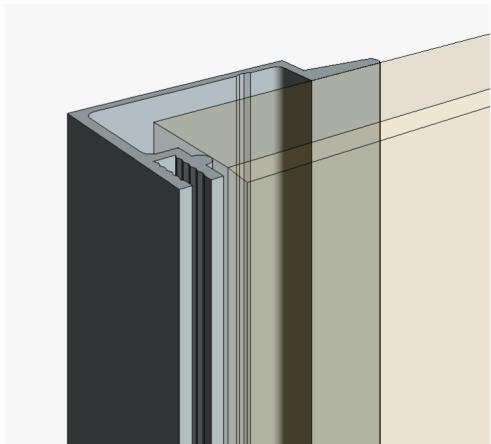

Title: Horizontal Joint		View: Section	Date: 03/22/24	 Wall Panel Systems, Inc. Tel: 877-333-4WPS support@wpsusa.com Web: www.wpsusa.com © 2007 Wall Panel Systems Inc.
Detail: B	System Type: 3/4" Open Reveal Syst. Hyb	Scale: Full	Draw By: WPS, Inc.	

Open Reveal can be utilized with, Plastic laminate, Wood veneer, Porcelain, Glass and Aluminum/Metal laminate Panels

1 Section C
12" = 1'-0"

2 ORS-403 (C)
Edge Trim

3 GEN-017 (C)
Panel Clip

Title: Base Edge / Panel Termination		View: Section	Date: 03/22/24	 Wall Panel Systems, Inc. Tel: 877-333-4WPS support@wpsusa.com Web: www.wpsusa.com © 2007 Wall Panel Systems Inc.
Detail: C	System Type: 3/4" Open Reveal Syst. Hyb	Scale: Full	Draw By: WPS, Inc.	

Open Reveal can be utilized with, Plastic laminate, Wood veneer, Porcelain, Glass and Aluminum/Metal laminate Panels

1 Plan View - D
12" = 1'-0"

2 ORS-403 (D)
Edge Trim

Title: Vertical Edge		View: Plan	Date: 03/22/24	 Wall Panel Systems, Inc. Tel: 877-333-4WPS support@wpsusa.com Web: www.wpsusa.com © 2007 Wall Panel Systems Inc.
Detail: D	System Type: 3/4" Open Reveal Syst. Hyb	Scale: Full	Draw By: WPS, Inc.	

Open Reveal can be utilized with, Plastic laminate, Wood veneer, Porcelain, Glass and Aluminum/Metal laminate Panels

2 FM0-613 (E)
Vertical Trim

Title: Vertical Trim		View: Plan	Date: 03/22/24	 Wall Panel Systems, Inc. Tel: 877-333-4WPS support@wpsusa.com Web: www.wpsusa.com © 2007 Wall Panel Systems Inc.
Detail: E	System Type: 3/4" Open Reveal Syst. Hyb	Scale: Full	Draw By: WPS, Inc.	