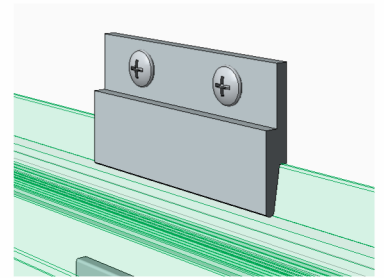

Open Reveal can be utilized with, Phenolic, Glass and Fiberglass Panels

① Section A  
12" = 1'-0"

② FMO-606 (A)  
Top Edge Trim

③ FMC-022 (A)  
Panel Clip

Title: <b>Top Edge / Head Termination</b>		View: <b>Section</b>	Date: <b>03/22/24</b>	 <b>Wall Panel Systems, Inc.</b> Tel: 877-333-4WPS support@wallpanelsystems.net Web: www.wallpanelsystems.net © 2007 Wall Panel Systems Inc.
Detail: <b>A</b>	System Type: <b>3/8" Open Reveal Syst Hyb</b>	Scale: <b>Full</b>	Draw By: <b>WPS, Inc.</b>	

Open Reveal can be utilized with, Phenolic, Glass and Fiberglass Panels

④ FMC-022 (B)  
Panel Clip

② FMO-624.1 (B)  
Horizontal Joint Trim

③ GEN-017 (B)  
Panel Clip

① Section B  
12" = 1'-0"

Title: <b>Horizontal Joint</b>		View: <b>Section</b>	Date: <b>03/22/24</b>	 <b>Wall Panel Systems, Inc.</b> Tel: 877-333-4WPS support@wallpanelsystems.net Web: www.wallpanelsystems.net © 2007 Wall Panel Systems Inc.
Detail: <b>B</b>	System Type: <b>3/8" Open Reveal Syst Hyb</b>	Scale: <b>Full</b>	Draw By: <b>WPS, Inc.</b>	

Open Reveal can be utilized with, Phenolic, Glass and Fiberglass Panels

1 Section C  
12" = 1'-0"

3 GEN-017 (C)  
Panel Clip

2 ORS-103 (C)  
Edge Trim

Title: <b>Base Edge / Panel Termination</b>		View: <b>Section</b>	Date: <b>03/22/24</b>	 <b>Wall Panel Systems, Inc.</b> Tel: 877-333-4WPS support@wallpanelsystems.net Web: www.wallpanelsystems.net © 2007 Wall Panel Systems Inc.
Detail: <b>C</b>	System Type: <b>3/8" Open Reveal Syst Hyb</b>	Scale: <b>Full</b>	Draw By: <b>WPS, Inc.</b>	