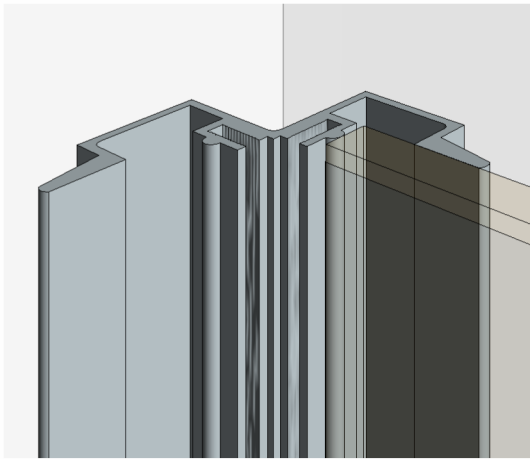

Open Reveal can be utilized with, Phenolic, Glass and Fiberglass Panels

1 Section F  
 12" = 1'-0"

3 GEN-017 (F)  
 Panel Clip

2 GEN-043 (F)  
 Wal Rail

Title: <b>Mid-Wall Rail / Clip</b>		View: <b>Section</b>	Date: <b>03/22/24</b>	 <b>Wall Panel Systems, Inc.</b> Tel: 877-333-4WPS support@wallpanelsystems.net Web: www.wallpanelsystems.net © 2007 Wall Panel Systems Inc.
Detail: <b>F</b>	System Type: <b>3/8" Open Reveal Syst Hyb</b>	Scale: <b>Full</b>	Draw By: <b>WPS, Inc.</b>	

Open Reveal can be utilized with, Phenolic, Glass and Fiberglass Panels

① Plan View - G  
12" = 1'-0"

② ORS-141 (G)  
Inside Corner Trim

Title: <b>Inside Corner</b>		View: <b>Plan</b>	Date: <b>03/22/24</b>	 <b>Wall Panel Systems, Inc.</b> Tel: 877-333-4WPS support@wallpanelsystems.net Web: www.wallpanelsystems.net © 2007 Wall Panel Systems Inc.
Detail: <b>G</b>	System Type: <b>3/8" Open Reveal Syst Hyb</b>	Scale: <b>Full</b>	Draw By: <b>WPS, Inc.</b>	

Open Reveal can be utilized with, Phenolic, Glass and Fiberglass Panels

2 ORS-138 (H)  
Outside Corner Trim

Title: <b>Outside Corner</b>		View: <b>Plan</b>	Date: <b>03/22/24</b>	 <b>Wall Panel Systems, Inc.</b> Tel: 877-333-4WPS support@wallpanelsystems.net Web: www.wallpanelsystems.net © 2007 Wall Panel Systems Inc.
Detail: <b>H</b>	System Type: <b>3/8" Open Reveal Syst Hyb</b>	Scale: <b>Full</b>	Draw By: <b>WPS, Inc.</b>	

Open Reveal can be utilized with, Phenolic, Glass and Fiberglass Panels

① Plan View - H.1  
12" = 1'-0"

② ORS-133 (H.1)  
Outside Corner Trim

③ ORS-135 (H.1)  
Large Cap

Title: <b>Outside Corner</b>		View: <b>Plan</b>	Date: <b>03/22/24</b>	 <b>Wall Panel Systems, Inc.</b> Tel: 877-333-4WPS support@wallpanelsystems.net Web: www.wallpanelsystems.net © 2007 Wall Panel Systems Inc.
Detail: <b>H.1</b>	System Type: <b>3/8" Open Reveal Syst Hyb</b>	Scale: <b>Full</b>	Draw By: <b>WPS, Inc.</b>	