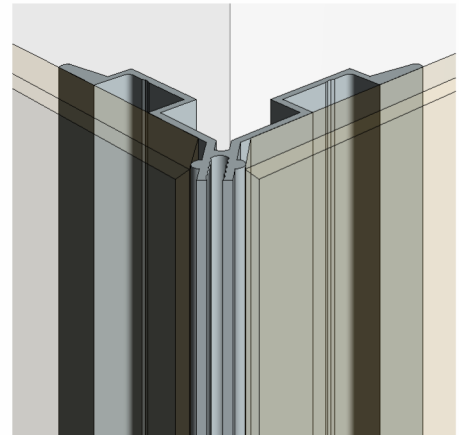

Open Reveal can be utilized with, Phenolic, Glass and Fiberglass Panels

1 Section F  
 12" = 1'-0"

3 GEN-017 (F)  
 Panel Clip

2 GEN-043 (F)  
 Wal Rail

Title: <b>Mid-Wall Rail / Clip</b>		View: <b>Section</b>	Date: <b>03/22/24</b>	 <b>Wall Panel Systems, Inc.</b> Tel: 877-333-4WPS support@wallpanelsystems.net Web: www.wallpanelsystems.net © 2007 Wall Panel Systems Inc.
Detail: <b>F</b>	System Type: <b>3/8" Open Reveal Syst Hyb</b>	Scale: <b>Full</b>	Draw By: <b>WPS, Inc.</b>	

Open Reveal can be utilized with, Phenolic, Glass and Fiberglass Panels

① Plan View - G  
12" = 1'-0"

② ORS-141 (G)  
Inside Corner Trim

Title: <b>Inside Corner</b>		View: <b>Plan</b>	Date: <b>03/22/24</b>	 <b>Wall Panel Systems, Inc.</b> Tel: 877-333-4WPS support@wallpanelsystems.net Web: www.wallpanelsystems.net © 2007 Wall Panel Systems Inc.
Detail: <b>G</b>	System Type: <b>3/8" Open Reveal Syst Hyb</b>	Scale: <b>Full</b>	Draw By: <b>WPS, Inc.</b>	

Open Reveal can be utilized with, Phenolic, Glass and Fiberglass Panels

2 ORS-138 (H)  
Outside Corner Trim

Title: <b>Outside Corner</b>		View: <b>Plan</b>	Date: <b>03/22/24</b>	 <b>Wall Panel Systems, Inc.</b> Tel: 877-333-4WPS support@wallpanelsystems.net Web: www.wallpanelsystems.net © 2007 Wall Panel Systems Inc.
Detail: <b>H</b>	System Type: <b>3/8" Open Reveal Syst Hyb</b>	Scale: <b>Full</b>	Draw By: <b>WPS, Inc.</b>	

Open Reveal can be utilized with, Phenolic, Glass and Fiberglass Panels

① Plan View - H.1  
12" = 1'-0"

② ORS-133 (H.1)  
Outside Corner Trim

③ ORS-135 (H.1)  
Large Cap

Title: <b>Outside Corner</b>		View: <b>Plan</b>	Date: <b>03/22/24</b>	 <b>Wall Panel Systems, Inc.</b> Tel: 877-333-4WPS support@wallpanelsystems.net Web: www.wallpanelsystems.net © 2007 Wall Panel Systems Inc.
Detail: <b>H.1</b>	System Type: <b>3/8" Open Reveal Syst Hyb</b>	Scale: <b>Full</b>	Draw By: <b>WPS, Inc.</b>	