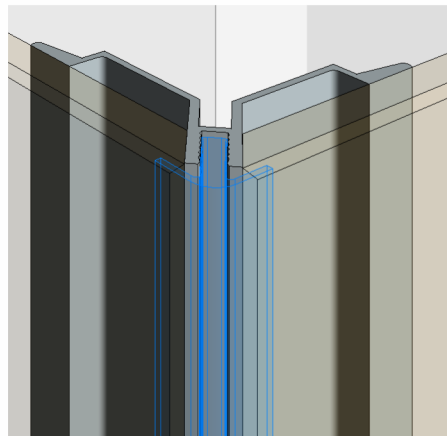

Open Reveal can be utilized with, Phenolic, Glass and Fiberglass Panels

① Plan View - G  
12" = 1'-0"

② ORS-141 (G)  
Inside Corner Trim

Title: <b>Inside Corner</b>		View: <b>Plan</b>	Date: <b>03/22/24</b>	 <b>Wall Panel Systems, Inc.</b> Tel: 877-333-4WPS support@wallpanelsystems.net Web: www.wallpanelsystems.net © 2007 Wall Panel Systems Inc.
Detail: <b>G</b>	System Type: <b>3/8" Open Reveal Syst Hyb</b>	Scale: <b>Full</b>	Draw By: <b>WPS, Inc.</b>	

Open Reveal can be utilized with, Phenolic, Glass and Fiberglass Panels

2 ORS-138 (H)  
Outside Corner Trim

Title: <b>Outside Corner</b>		View: <b>Plan</b>	Date: <b>03/22/24</b>	 <b>Wall Panel Systems, Inc.</b> Tel: 877-333-4WPS support@wallpanelsystems.net Web: www.wallpanelsystems.net © 2007 Wall Panel Systems Inc.
Detail: <b>H</b>	System Type: <b>3/8" Open Reveal Syst Hyb</b>	Scale: <b>Full</b>	Draw By: <b>WPS, Inc.</b>	

Open Reveal can be utilized with, Phenolic, Glass and Fiberglass Panels

① Plan View - H.1  
12" = 1'-0"

② ORS-133 (H.1)  
Outside Corner Trim

③ ORS-135 (H.1)  
Large Cap

Title: <b>Outside Corner</b>		View: <b>Plan</b>	Date: <b>03/22/24</b>	 <b>Wall Panel Systems, Inc.</b> Tel: 877-333-4WPS support@wallpanelsystems.net Web: www.wallpanelsystems.net © 2007 Wall Panel Systems Inc.
Detail: <b>H.1</b>	System Type: <b>3/8" Open Reveal Syst Hyb</b>	Scale: <b>Full</b>	Draw By: <b>WPS, Inc.</b>	

Open Reveal can be utilized with, Phenolic, Glass and Fiberglass Panels

① Plan View - H.2  
12" = 1'-0"

② ORS-133 (H.2)  
Outside Corner Trim

③ ORS-134 (H.2)  
Small Cap

Title: <b>Outside Corner</b>		View: <b>Plan</b>	Date: <b>03/22/24</b>	 <b>Wall Panel Systems, Inc.</b> Tel: 877-333-4WPS support@wallpanelsystems.net Web: www.wallpanelsystems.net © 2007 Wall Panel Systems Inc.
Detail: <b>H.2</b>	System Type: <b>3/8" Open Reveal Syst Hyb</b>	Scale: <b>Full</b>	Draw By: <b>WPS, Inc.</b>	