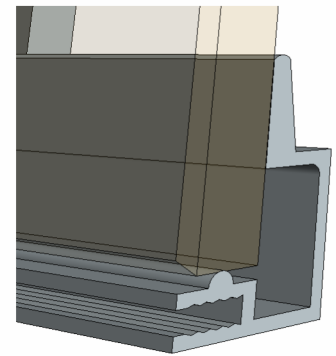

Open Reveal can be utilized with, Phenolic, Glass and Fiberglass Panels

① Section A  
12" = 1'-0"

② FMO-606 (A)  
Top Edge Trim

③ FMC-022 (A)  
Panel Clip

Title: <b>Top Edge / Head Termination</b>		View: <b>Section</b>	Date: <b>03/22/24</b>	 <b>Wall Panel Systems, Inc.</b> Tel: 877-333-4WPS support@wallpanelsystems.net Web: www.wallpanelsystems.net © 2007 Wall Panel Systems Inc.
Detail: <b>A</b>	System Type: <b>3/8" Open Reveal Syst Hyb</b>	Scale: <b>Full</b>	Draw By: <b>WPS, Inc.</b>	

Open Reveal can be utilized with, Phenolic, Glass and Fiberglass Panels

④ FMC-022 (B)  
Panel Clip

② FMO-624.1 (B)  
Horizontal Joint Trim

③ GEN-017 (B)  
Panel Clip

① Section B  
12" = 1'-0"

Title: <b>Horizontal Joint</b>		View: <b>Section</b>	Date: <b>03/22/24</b>	 <b>Wall Panel Systems, Inc.</b> Tel: 877-333-4WPS support@wallpanelsystems.net Web: www.wallpanelsystems.net © 2007 Wall Panel Systems Inc.
Detail: <b>B</b>	System Type: <b>3/8" Open Reveal Syst Hyb</b>	Scale: <b>Full</b>	Draw By: <b>WPS, Inc.</b>	

Open Reveal can be utilized with, Phenolic, Glass and Fiberglass Panels

1 Section C  
12" = 1'-0"

3 GEN-017 (C)  
Panel Clip

2 ORS-103 (C)  
Edge Trim

Title: <b>Base Edge / Panel Termination</b>		View: <b>Section</b>	Date: <b>03/22/24</b>	 <b>Wall Panel Systems, Inc.</b> Tel: 877-333-4WPS support@wallpanelsystems.net Web: www.wallpanelsystems.net © 2007 Wall Panel Systems Inc.
Detail: <b>C</b>	System Type: <b>3/8" Open Reveal Syst Hyb</b>	Scale: <b>Full</b>	Draw By: <b>WPS, Inc.</b>	