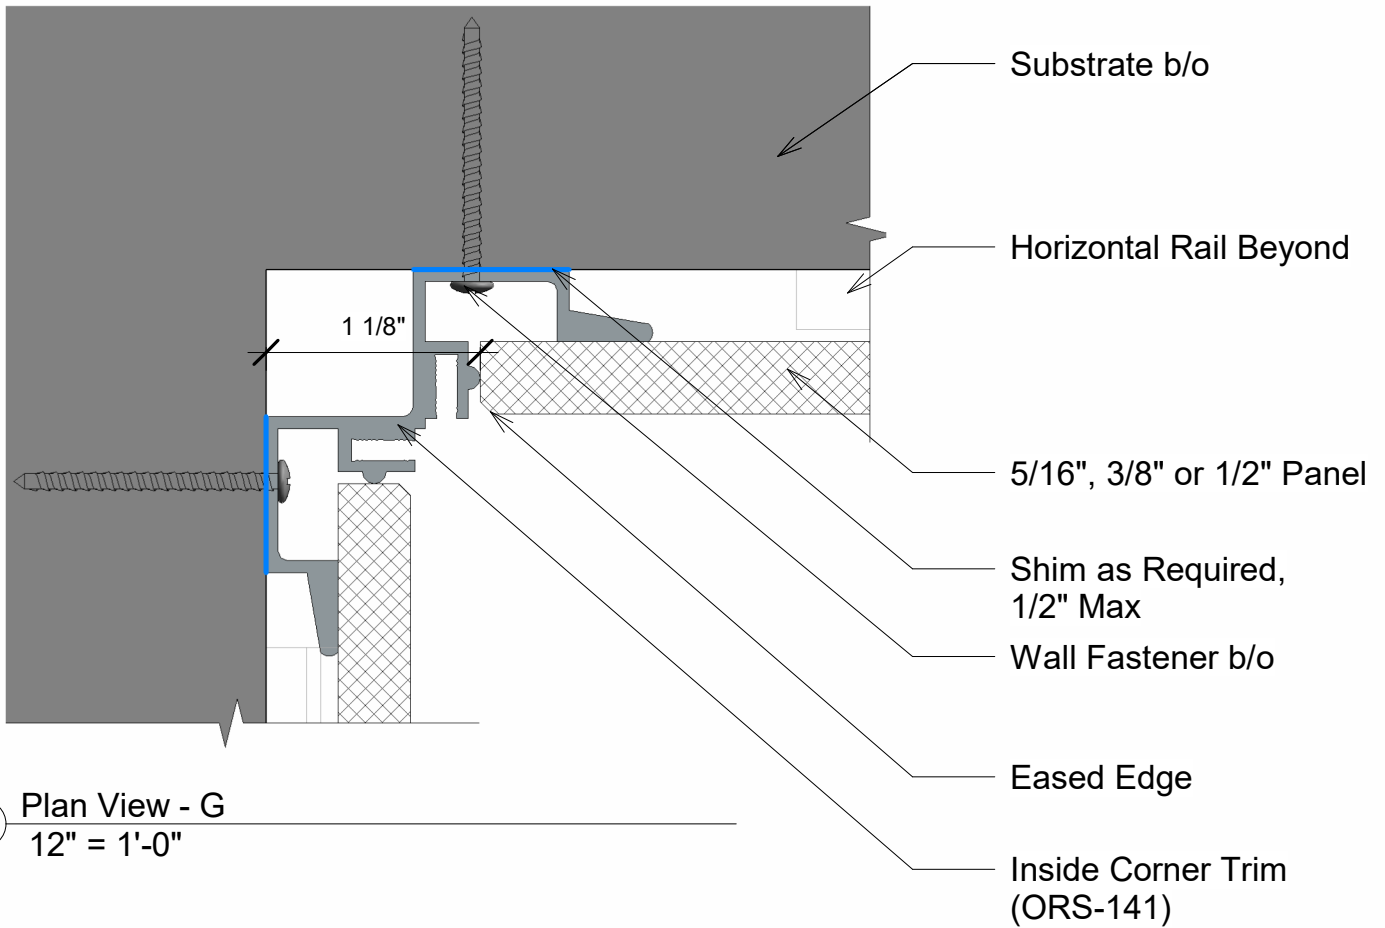

Open Reveal can be utilized with, Phenolic, Glass and Fiberglass Panels

1 Section F  
 12" = 1'-0"

3 GEN-017 (F)  
 Panel Clip

2 GEN-043 (F)  
 Wal Rail

Title: <b>Mid-Wall Rail / Clip</b>		View: <b>Section</b>	Date: <b>03/22/24</b>	 <b>Wall Panel Systems, Inc.</b> Tel: 877-333-4WPS support@wallpanelsystems.net Web: www.wallpanelsystems.net © 2007 Wall Panel Systems Inc.
Detail: <b>F</b>	System Type: <b>3/8" Open Reveal Syst Hyb</b>	Scale: <b>Full</b>	Draw By: <b>WPS, Inc.</b>	

Open Reveal can be utilized with, Phenolic, Glass and Fiberglass Panels

① Plan View - G  
12" = 1'-0"

② ORS-141 (G)  
Inside Corner Trim

Title: <b>Inside Corner</b>		View: <b>Plan</b>	Date: <b>03/22/24</b>	 <b>Wall Panel Systems, Inc.</b> Tel: 877-333-4WPS support@wallpanelsystems.net Web: www.wallpanelsystems.net © 2007 Wall Panel Systems Inc.
Detail: <b>G</b>	System Type: <b>3/8" Open Reveal Syst Hyb</b>	Scale: <b>Full</b>	Draw By: <b>WPS, Inc.</b>	

Open Reveal can be utilized with, Phenolic, Glass and Fiberglass Panels

2 ORS-138 (H)  
Outside Corner Trim

Title: <b>Outside Corner</b>		View: <b>Plan</b>	Date: <b>03/22/24</b>	 <b>Wall Panel Systems, Inc.</b> Tel: 877-333-4WPS support@wallpanelsystems.net Web: www.wallpanelsystems.net © 2007 Wall Panel Systems Inc.
Detail: <b>H</b>	System Type: <b>3/8" Open Reveal Syst Hyb</b>	Scale: <b>Full</b>	Draw By: <b>WPS, Inc.</b>	

Open Reveal can be utilized with, Phenolic, Glass and Fiberglass Panels

① Plan View - H.1  
12" = 1'-0"

② ORS-133 (H.1)  
Outside Corner Trim

③ ORS-135 (H.1)  
Large Cap

Title: <b>Outside Corner</b>		View: <b>Plan</b>	Date: <b>03/22/24</b>	 <b>Wall Panel Systems, Inc.</b> Tel: 877-333-4WPS support@wallpanelsystems.net Web: www.wallpanelsystems.net © 2007 Wall Panel Systems Inc.
Detail: <b>H.1</b>	System Type: <b>3/8" Open Reveal Syst Hyb</b>	Scale: <b>Full</b>	Draw By: <b>WPS, Inc.</b>	