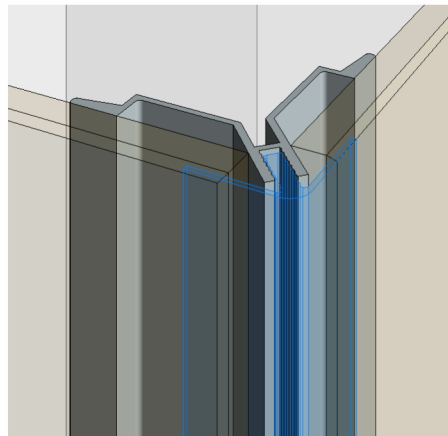

Open Reveal can be utilized with, Phenolic, Glass and Fiberglass Panels

① Plan View - G  
12" = 1'-0"

② ORS-141 (G)  
Inside Corner Trim

Title: <b>Inside Corner</b>		View: <b>Plan</b>	Date: <b>03/22/24</b>	 <b>Wall Panel Systems, Inc.</b> Tel: 877-333-4WPS support@wallpanelsystems.net Web: www.wallpanelsystems.net © 2007 Wall Panel Systems Inc.
Detail: <b>G</b>	System Type: <b>3/8" Open Reveal Syst Hyb</b>	Scale: <b>Full</b>	Draw By: <b>WPS, Inc.</b>	

Open Reveal can be utilized with, Phenolic, Glass and Fiberglass Panels

2 ORS-138 (H)  
Outside Corner Trim

Title: <b>Outside Corner</b>		View: <b>Plan</b>	Date: <b>03/22/24</b>	 <b>Wall Panel Systems, Inc.</b> Tel: 877-333-4WPS support@wallpanelsystems.net Web: www.wallpanelsystems.net © 2007 Wall Panel Systems Inc.
Detail: <b>H</b>	System Type: <b>3/8" Open Reveal Syst Hyb</b>	Scale: <b>Full</b>	Draw By: <b>WPS, Inc.</b>	

Open Reveal can be utilized with, Phenolic, Glass and Fiberglass Panels

① Plan View - H.1  
12" = 1'-0"

② ORS-133 (H.1)  
Outside Corner Trim

③ ORS-135 (H.1)  
Large Cap

Title: <b>Outside Corner</b>		View: <b>Plan</b>	Date: <b>03/22/24</b>	 <b>Wall Panel Systems, Inc.</b> Tel: 877-333-4WPS support@wallpanelsystems.net Web: www.wallpanelsystems.net © 2007 Wall Panel Systems Inc.
Detail: <b>H.1</b>	System Type: <b>3/8" Open Reveal Syst Hyb</b>	Scale: <b>Full</b>	Draw By: <b>WPS, Inc.</b>	

Open Reveal can be utilized with, Phenolic, Glass and Fiberglass Panels

① Plan View - H.2  
12" = 1'-0"

② ORS-133 (H.2)  
Outside Corner Trim

③ ORS-134 (H.2)  
Small Cap

Title: <b>Outside Corner</b>		View: <b>Plan</b>	Date: <b>03/22/24</b>	 <b>Wall Panel Systems, Inc.</b> Tel: 877-333-4WPS support@wallpanelsystems.net Web: www.wallpanelsystems.net © 2007 Wall Panel Systems Inc.
Detail: <b>H.2</b>	System Type: <b>3/8" Open Reveal Syst Hyb</b>	Scale: <b>Full</b>	Draw By: <b>WPS, Inc.</b>	