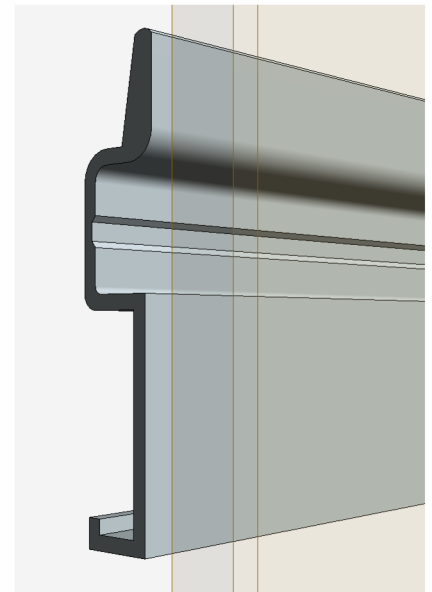

Open Reveal can be utilized with, Phenolic, Glass and Fiberglass Panels

2 ORS-103 (D)  
Edge Trim

Title: <b>Vertical Edge</b>		View: <b>Plan</b>	Date: <b>03/22/24</b>	 <b>Wall Panel Systems, Inc.</b> Tel: 877-333-4WPS support@wallpanelsystems.net Web: www.wallpanelsystems.net © 2007 Wall Panel Systems Inc.
Detail: <b>D</b>	System Type: <b>3/8" Open Reveal Syst Hyb</b>	Scale: <b>Full</b>	Draw By: <b>WPS, Inc.</b>	

Open Reveal can be utilized with, Phenolic, Glass and Fiberglass Panels

2 FMO-611 (E)  
Vertical Trim

Title: <b>Vertical Trim</b>		View: <b>Plan</b>	Date: <b>03/22/24</b>	 <b>Wall Panel Systems, Inc.</b> Tel: 877-333-4WPS support@wallpanelsystems.net Web: www.wallpanelsystems.net © 2007 Wall Panel Systems Inc.
Detail: <b>E</b>	System Type: <b>3/8" Open Reveal Syst Hyb</b>	Scale: <b>Full</b>	Draw By: <b>WPS, Inc.</b>	

Open Reveal can be utilized with, Phenolic, Glass and Fiberglass Panels

1 Section F  
 12" = 1'-0"

3 GEN-017 (F)  
 Panel Clip

2 GEN-043 (F)  
 Wal Rail

Title: <b>Mid-Wall Rail / Clip</b>		View: <b>Section</b>	Date: <b>03/22/24</b>	 <b>Wall Panel Systems, Inc.</b> Tel: 877-333-4WPS support@wallpanelsystems.net Web: www.wallpanelsystems.net © 2007 Wall Panel Systems Inc.
Detail: <b>F</b>	System Type: <b>3/8" Open Reveal Syst Hyb</b>	Scale: <b>Full</b>	Draw By: <b>WPS, Inc.</b>	

Open Reveal can be utilized with, Phenolic, Glass and Fiberglass Panels

① Plan View - G  
12" = 1'-0"

② ORS-141 (G)  
Inside Corner Trim

Title: <b>Inside Corner</b>		View: <b>Plan</b>	Date: <b>03/22/24</b>	 <b>Wall Panel Systems, Inc.</b> Tel: 877-333-4WPS support@wallpanelsystems.net Web: www.wallpanelsystems.net © 2007 Wall Panel Systems Inc.
Detail: <b>G</b>	System Type: <b>3/8" Open Reveal Syst Hyb</b>	Scale: <b>Full</b>	Draw By: <b>WPS, Inc.</b>	