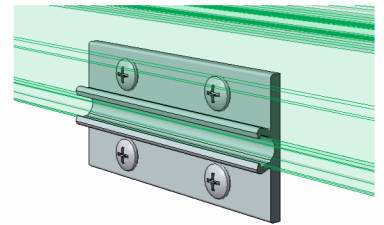

Open Reveal can be utilized with, Phenolic, Glass and Fiberglass Panels

① Section A  
12" = 1'-0"

② FMO-606 (A)  
Top Edge Trim

③ FMC-022 (A)  
Panel Clip

Title: <b>Top Edge / Head Termination</b>		View: <b>Section</b>	Date: <b>03/22/24</b>	 <b>Wall Panel Systems, Inc.</b> Tel: 877-333-4WPS support@wallpanelsystems.net Web: www.wallpanelsystems.net © 2007 Wall Panel Systems Inc.
Detail: <b>A</b>	System Type: <b>3/8" Open Reveal Syst Hyb</b>	Scale: <b>Full</b>	Draw By: <b>WPS, Inc.</b>	

Open Reveal can be utilized with, Phenolic, Glass and Fiberglass Panels

④ FMC-022 (B)  
Panel Clip

② FMO-624.1 (B)  
Horizontal Joint Trim

③ GEN-017 (B)  
Panel Clip

① Section B  
12" = 1'-0"

Title: <b>Horizontal Joint</b>		View: <b>Section</b>	Date: <b>03/22/24</b>	 <b>Wall Panel Systems, Inc.</b> Tel: 877-333-4WPS support@wallpanelsystems.net Web: www.wallpanelsystems.net © 2007 Wall Panel Systems Inc.
Detail: <b>B</b>	System Type: <b>3/8" Open Reveal Syst Hyb</b>	Scale: <b>Full</b>	Draw By: <b>WPS, Inc.</b>	

Open Reveal can be utilized with, Phenolic, Glass and Fiberglass Panels

1 Section C  
12" = 1'-0"

3 GEN-017 (C)  
Panel Clip

2 ORS-103 (C)  
Edge Trim

Title: <b>Base Edge / Panel Termination</b>		View: <b>Section</b>	Date: <b>03/22/24</b>	 <b>Wall Panel Systems, Inc.</b> Tel: 877-333-4WPS support@wallpanelsystems.net Web: www.wallpanelsystems.net © 2007 Wall Panel Systems Inc.
Detail: <b>C</b>	System Type: <b>3/8" Open Reveal Syst Hyb</b>	Scale: <b>Full</b>	Draw By: <b>WPS, Inc.</b>	