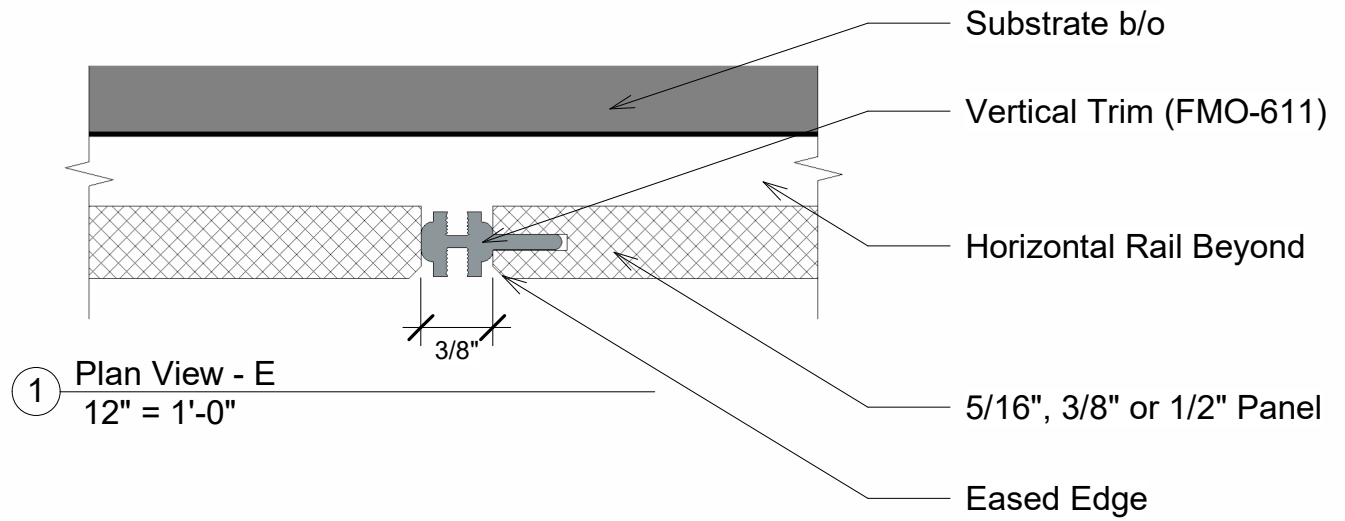

Open Reveal can be utilized with, Phenolic, Glass and Fiberglass Panels

2 FMO-611 (E)
Vertical Trim

Title: Vertical Trim		View: Plan	Date: 03/22/24	 Wall Panel Systems, Inc. Tel: 877-333-4WPS support@wallpanelsystems.net Web: www.wallpanelsystems.net © 2007 Wall Panel Systems Inc.
Detail: E	System Type: 3/8" Open Reveal Syst Hyb	Scale: Full	Draw By: WPS, Inc.