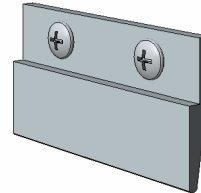

Open Reveal can be utilized with, Phenolic, Glass and Fiberglass Panels

① Plan View - H.1  
12" = 1'-0"

② ORS-133 (H.1)  
Outside Corner Trim

③ ORS-135 (H.1)  
Large Cap

Title: <b>Outside Corner</b>		View: <b>Plan</b>	Date: <b>03/22/24</b>	 <b>Wall Panel Systems, Inc.</b> Tel: 877-333-4WPS support@wallpanelsystems.net Web: www.wallpanelsystems.net © 2007 Wall Panel Systems Inc.
Detail: <b>H.1</b>	System Type: <b>3/8" Open Reveal Syst Hyb</b>	Scale: <b>Full</b>	Draw By: <b>WPS, Inc.</b>	

Open Reveal can be utilized with, Phenolic, Glass and Fiberglass Panels

① Plan View - H.2  
12" = 1'-0"

② ORS-133 (H.2)  
Outside Corner Trim

③ ORS-134 (H.2)  
Small Cap

Title: <b>Outside Corner</b>		View: <b>Plan</b>	Date: <b>03/22/24</b>	 <b>Wall Panel Systems, Inc.</b> Tel: 877-333-4WPS support@wallpanelsystems.net Web: www.wallpanelsystems.net © 2007 Wall Panel Systems Inc.
Detail: <b>H.2</b>	System Type: <b>3/8" Open Reveal Syst Hyb</b>	Scale: <b>Full</b>	Draw By: <b>WPS, Inc.</b>	

1 ORS-141 (U)  
Inside Corner

2 ORS-103 (U)  
Edge Trim

3 ORS-135 (U)  
Outside Corner Large Cap

4 ORS-134 (U)  
Outside Corner Small Cap

5 ORS-138 (U)  
Outside Corner

6 FMO-606 (U)  
Top Edge Trim

7 FMC-022 (U)  
Panel Clip