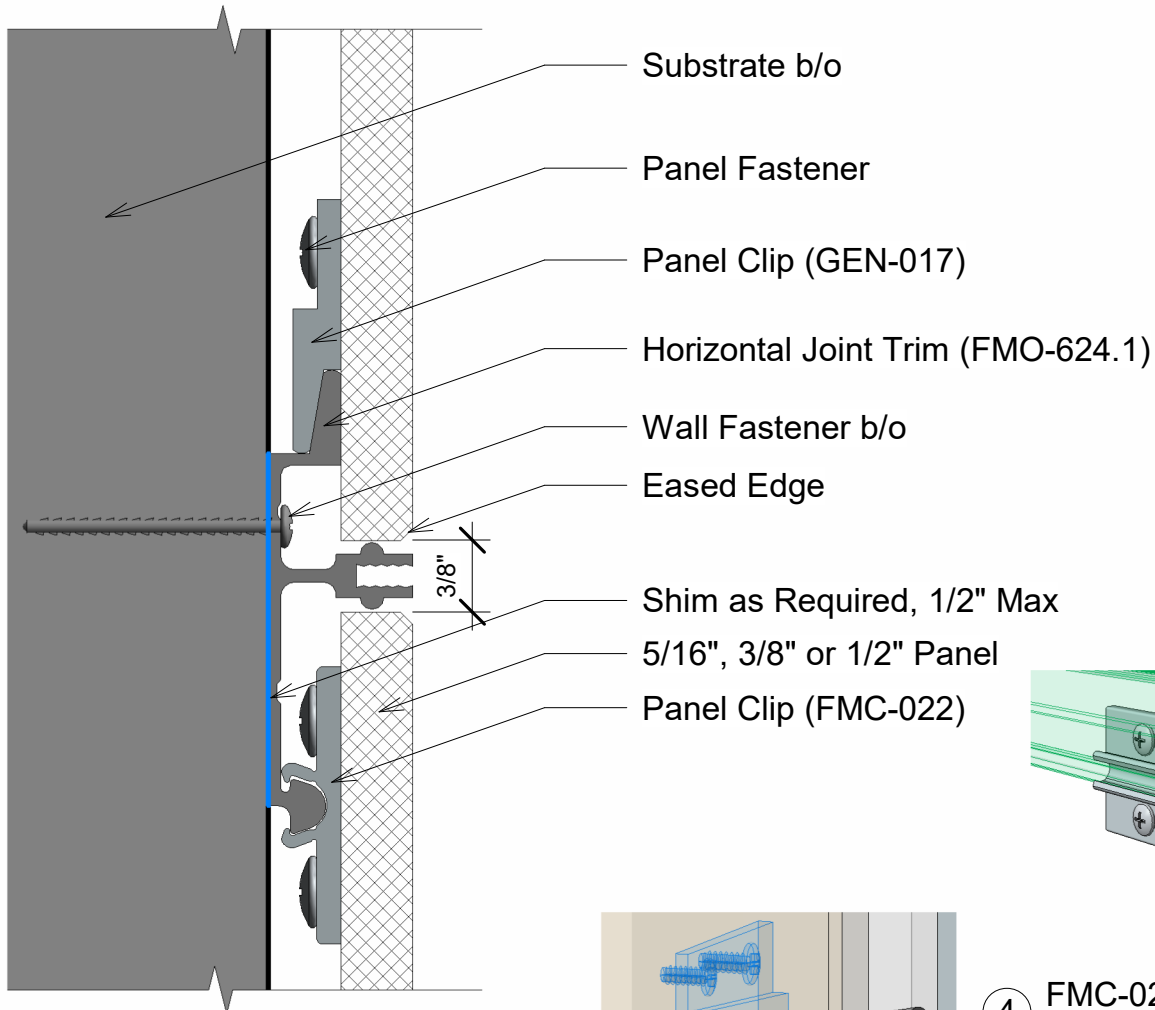

Open Reveal can be utilized with, Phenolic, Glass and Fiberglass Panels

① Section A  
12" = 1'-0"

② FMO-606 (A)  
Top Edge Trim

③ FMC-022 (A)  
Panel Clip

Title: <b>Top Edge / Head Termination</b>		View: <b>Section</b>	Date: <b>03/22/24</b>	 <b>Wall Panel Systems, Inc.</b> Tel: 877-333-4WPS support@wallpanelsystems.net Web: www.wallpanelsystems.net © 2007 Wall Panel Systems Inc.
Detail: <b>A</b>	System Type: <b>3/8" Open Reveal Syst Hyb</b>	Scale: <b>Full</b>	Draw By: <b>WPS, Inc.</b>	

Open Reveal can be utilized with, Phenolic, Glass and Fiberglass Panels

④ FMC-022 (B)  
Panel Clip

② FMO-624.1 (B)  
Horizontal Joint Trim

③ GEN-017 (B)  
Panel Clip

① Section B  
12" = 1'-0"

Title: <b>Horizontal Joint</b>		View: <b>Section</b>	Date: <b>03/22/24</b>	 <b>Wall Panel Systems, Inc.</b> Tel: 877-333-4WPS support@wallpanelsystems.net Web: www.wallpanelsystems.net © 2007 Wall Panel Systems Inc.
Detail: <b>B</b>	System Type: <b>3/8" Open Reveal Syst Hyb</b>	Scale: <b>Full</b>	Draw By: <b>WPS, Inc.</b>	

Open Reveal can be utilized with, Phenolic, Glass and Fiberglass Panels

1 Section C  
12" = 1'-0"

3 GEN-017 (C)  
Panel Clip

2 ORS-103 (C)  
Edge Trim

Title: <b>Base Edge / Panel Termination</b>		View: <b>Section</b>	Date: <b>03/22/24</b>	 <b>Wall Panel Systems, Inc.</b> Tel: 877-333-4WPS support@wallpanelsystems.net Web: www.wallpanelsystems.net © 2007 Wall Panel Systems Inc.
Detail: <b>C</b>	System Type: <b>3/8" Open Reveal Syst Hyb</b>	Scale: <b>Full</b>	Draw By: <b>WPS, Inc.</b>	

Open Reveal can be utilized with, Phenolic, Glass and Fiberglass Panels

2 ORS-103 (D)  
Edge Trim

Title: <b>Vertical Edge</b>		View: <b>Plan</b>	Date: <b>03/22/24</b>	 <b>Wall Panel Systems, Inc.</b> Tel: 877-333-4WPS support@wallpanelsystems.net Web: www.wallpanelsystems.net © 2007 Wall Panel Systems Inc.
Detail: <b>D</b>	System Type: <b>3/8" Open Reveal Syst Hyb</b>	Scale: <b>Full</b>	Draw By: <b>WPS, Inc.</b>	