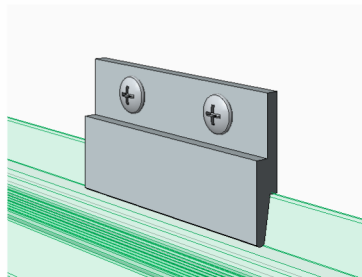

Open Reveal can be utilized with, Phenolic, Glass and Fiberglass Panels

① Section A  
12" = 1'-0"

② FMO-606 (A)  
Top Edge Trim

③ FMC-022 (A)  
Panel Clip

Title: <b>Top Edge / Head Termination</b>		View: <b>Section</b>	Date: <b>03/22/24</b>	 <b>Wall Panel Systems, Inc.</b> Tel: 877-333-4WPS support@wallpanelsystems.net Web: www.wallpanelsystems.net © 2007 Wall Panel Systems Inc.
Detail: <b>A</b>	System Type: <b>3/8" Open Reveal Syst Hyb</b>	Scale: <b>Full</b>	Draw By: <b>WPS, Inc.</b>	

Open Reveal can be utilized with, Phenolic, Glass and Fiberglass Panels

④ FMC-022 (B)  
Panel Clip

② FMO-624.1 (B)  
Horizontal Joint Trim

③ GEN-017 (B)  
Panel Clip

① Section B  
12" = 1'-0"

Title: <b>Horizontal Joint</b>		View: <b>Section</b>	Date: <b>03/22/24</b>	 <b>Wall Panel Systems, Inc.</b> Tel: 877-333-4WPS support@wallpanelsystems.net Web: www.wallpanelsystems.net © 2007 Wall Panel Systems Inc.
Detail: <b>B</b>	System Type: <b>3/8" Open Reveal Syst Hyb</b>	Scale: <b>Full</b>	Draw By: <b>WPS, Inc.</b>	

Open Reveal can be utilized with, Phenolic, Glass and Fiberglass Panels

1 Section C  
12" = 1'-0"

3 GEN-017 (C)  
Panel Clip

2 ORS-103 (C)  
Edge Trim

Title: <b>Base Edge / Panel Termination</b>		View: <b>Section</b>	Date: <b>03/22/24</b>	 <b>Wall Panel Systems, Inc.</b> Tel: 877-333-4WPS support@wallpanelsystems.net Web: www.wallpanelsystems.net © 2007 Wall Panel Systems Inc.
Detail: <b>C</b>	System Type: <b>3/8" Open Reveal Syst Hyb</b>	Scale: <b>Full</b>	Draw By: <b>WPS, Inc.</b>	

Open Reveal can be utilized with, Phenolic, Glass and Fiberglass Panels

2 ORS-103 (D)  
Edge Trim

Title: <b>Vertical Edge</b>		View: <b>Plan</b>	Date: <b>03/22/24</b>	 <b>Wall Panel Systems, Inc.</b> Tel: 877-333-4WPS support@wallpanelsystems.net Web: www.wallpanelsystems.net © 2007 Wall Panel Systems Inc.
Detail: <b>D</b>	System Type: <b>3/8" Open Reveal Syst Hyb</b>	Scale: <b>Full</b>	Draw By: <b>WPS, Inc.</b>	