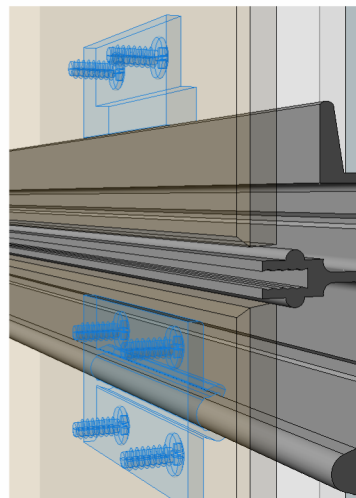

Open Reveal can be utilized with, Phenolic, Glass and Fiberglass Panels

① Section A  
12" = 1'-0"

② FMO-606 (A)  
Top Edge Trim

③ FMC-022 (A)  
Panel Clip

Title: <b>Top Edge / Head Termination</b>		View: <b>Section</b>	Date: <b>03/22/24</b>	 <b>Wall Panel Systems, Inc.</b> Tel: 877-333-4WPS support@wallpanelsystems.net Web: www.wallpanelsystems.net © 2007 Wall Panel Systems Inc.
Detail: <b>A</b>	System Type: <b>3/8" Open Reveal Syst Hyb</b>	Scale: <b>Full</b>	Draw By: <b>WPS, Inc.</b>	

Open Reveal can be utilized with, Phenolic, Glass and Fiberglass Panels

④ FMC-022 (B)  
Panel Clip

② FMO-624.1 (B)  
Horizontal Joint Trim

③ GEN-017 (B)  
Panel Clip

① Section B  
12" = 1'-0"

Title: <b>Horizontal Joint</b>		View: <b>Section</b>	Date: <b>03/22/24</b>	 <b>Wall Panel Systems, Inc.</b> Tel: 877-333-4WPS support@wallpanelsystems.net Web: www.wallpanelsystems.net © 2007 Wall Panel Systems Inc.
Detail: <b>B</b>	System Type: <b>3/8" Open Reveal Syst Hyb</b>	Scale: <b>Full</b>	Draw By: <b>WPS, Inc.</b>	

Open Reveal can be utilized with, Phenolic, Glass and Fiberglass Panels

1 Section C  
12" = 1'-0"

3 GEN-017 (C)  
Panel Clip

2 ORS-103 (C)  
Edge Trim

Title: <b>Base Edge / Panel Termination</b>		View: <b>Section</b>	Date: <b>03/22/24</b>	 <b>Wall Panel Systems, Inc.</b> Tel: 877-333-4WPS support@wallpanelsystems.net Web: www.wallpanelsystems.net © 2007 Wall Panel Systems Inc.
Detail: <b>C</b>	System Type: <b>3/8" Open Reveal Syst Hyb</b>	Scale: <b>Full</b>	Draw By: <b>WPS, Inc.</b>	