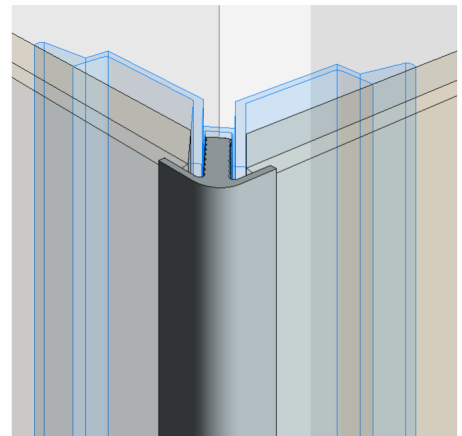

Open Reveal can be utilized with, Phenolic, Glass and Fiberglass Panels

① Plan View - G  
12" = 1'-0"

② ORS-141 (G)  
Inside Corner Trim

Title: <b>Inside Corner</b>		View: <b>Plan</b>	Date: <b>03/22/24</b>	 <b>Wall Panel Systems, Inc.</b> Tel: 877-333-4WPS support@wallpanelsystems.net Web: www.wallpanelsystems.net © 2007 Wall Panel Systems Inc.
Detail: <b>G</b>	System Type: <b>3/8" Open Reveal Syst Hyb</b>	Scale: <b>Full</b>	Draw By: <b>WPS, Inc.</b>	

Open Reveal can be utilized with, Phenolic, Glass and Fiberglass Panels

2 ORS-138 (H)  
Outside Corner Trim

Title: <b>Outside Corner</b>		View: <b>Plan</b>	Date: <b>03/22/24</b>	 <b>Wall Panel Systems, Inc.</b> Tel: 877-333-4WPS support@wallpanelsystems.net Web: www.wallpanelsystems.net © 2007 Wall Panel Systems Inc.
Detail: <b>H</b>	System Type: <b>3/8" Open Reveal Syst Hyb</b>	Scale: <b>Full</b>	Draw By: <b>WPS, Inc.</b>	

Open Reveal can be utilized with, Phenolic, Glass and Fiberglass Panels

① Plan View - H.1  
12" = 1'-0"

② ORS-133 (H.1)  
Outside Corner Trim

③ ORS-135 (H.1)  
Large Cap

Title: <b>Outside Corner</b>		View: <b>Plan</b>	Date: <b>03/22/24</b>	 <b>Wall Panel Systems, Inc.</b> Tel: 877-333-4WPS support@wallpanelsystems.net Web: www.wallpanelsystems.net © 2007 Wall Panel Systems Inc.
Detail: <b>H.1</b>	System Type: <b>3/8" Open Reveal Syst Hyb</b>	Scale: <b>Full</b>	Draw By: <b>WPS, Inc.</b>	

Open Reveal can be utilized with, Phenolic, Glass and Fiberglass Panels

① Plan View - H.2  
12" = 1'-0"

② ORS-133 (H.2)  
Outside Corner Trim

③ ORS-134 (H.2)  
Small Cap

Title: <b>Outside Corner</b>		View: <b>Plan</b>	Date: <b>03/22/24</b>	 <b>Wall Panel Systems, Inc.</b> Tel: 877-333-4WPS support@wallpanelsystems.net Web: www.wallpanelsystems.net © 2007 Wall Panel Systems Inc.
Detail: <b>H.2</b>	System Type: <b>3/8" Open Reveal Syst Hyb</b>	Scale: <b>Full</b>	Draw By: <b>WPS, Inc.</b>	