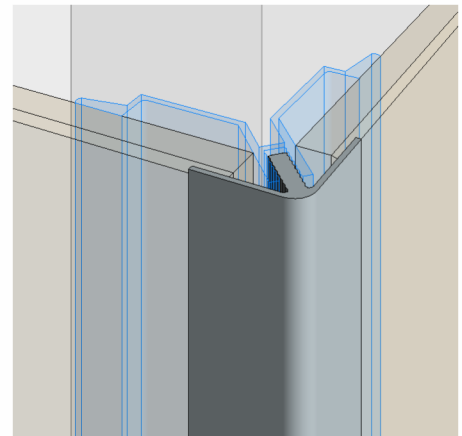

Open Reveal can be utilized with, Phenolic, Glass and Fiberglass Panels

① Plan View - G  
12" = 1'-0"

② ORS-141 (G)  
Inside Corner Trim

Title: <b>Inside Corner</b>		View: <b>Plan</b>	Date: <b>03/22/24</b>	 <b>Wall Panel Systems, Inc.</b> Tel: 877-333-4WPS support@wallpanelsystems.net Web: www.wallpanelsystems.net © 2007 Wall Panel Systems Inc.
Detail: <b>G</b>	System Type: <b>3/8" Open Reveal Syst Hyb</b>	Scale: <b>Full</b>	Draw By: <b>WPS, Inc.</b>	

Open Reveal can be utilized with, Phenolic, Glass and Fiberglass Panels

2 ORS-138 (H)  
Outside Corner Trim

Title: <b>Outside Corner</b>		View: <b>Plan</b>	Date: <b>03/22/24</b>	 <b>Wall Panel Systems, Inc.</b> Tel: 877-333-4WPS support@wallpanelsystems.net Web: www.wallpanelsystems.net © 2007 Wall Panel Systems Inc.
Detail: <b>H</b>	System Type: <b>3/8" Open Reveal Syst Hyb</b>	Scale: <b>Full</b>	Draw By: <b>WPS, Inc.</b>	

Open Reveal can be utilized with, Phenolic, Glass and Fiberglass Panels

① Plan View - H.1  
12" = 1'-0"

② ORS-133 (H.1)  
Outside Corner Trim

③ ORS-135 (H.1)  
Large Cap

Title: <b>Outside Corner</b>		View: <b>Plan</b>	Date: <b>03/22/24</b>	 <b>Wall Panel Systems, Inc.</b> Tel: 877-333-4WPS support@wallpanelsystems.net Web: www.wallpanelsystems.net © 2007 Wall Panel Systems Inc.
Detail: <b>H.1</b>	System Type: <b>3/8" Open Reveal Syst Hyb</b>	Scale: <b>Full</b>	Draw By: <b>WPS, Inc.</b>	

Open Reveal can be utilized with, Phenolic, Glass and Fiberglass Panels

① Plan View - H.2  
12" = 1'-0"

② ORS-133 (H.2)  
Outside Corner Trim

③ ORS-134 (H.2)  
Small Cap

Title: <b>Outside Corner</b>		View: <b>Plan</b>	Date: <b>03/22/24</b>	 <b>Wall Panel Systems, Inc.</b> Tel: 877-333-4WPS support@wallpanelsystems.net Web: www.wallpanelsystems.net © 2007 Wall Panel Systems Inc.
Detail: <b>H.2</b>	System Type: <b>3/8" Open Reveal Syst Hyb</b>	Scale: <b>Full</b>	Draw By: <b>WPS, Inc.</b>	