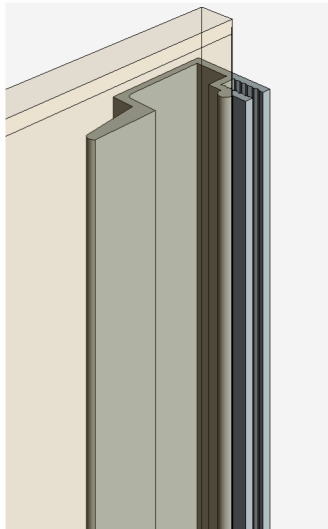

Open Reveal can be utilized with, Phenolic, Glass and Fiberglass Panels

① Section A  
12" = 1'-0"

② FMO-606 (A)  
Top Edge Trim

③ FMC-022 (A)  
Panel Clip

Title: <b>Top Edge / Head Termination</b>		View: <b>Section</b>	Date: <b>03/22/24</b>	 <b>Wall Panel Systems, Inc.</b> Tel: 877-333-4WPS support@wallpanelsystems.net Web: www.wallpanelsystems.net © 2007 Wall Panel Systems Inc.
Detail: <b>A</b>	System Type: <b>3/8" Open Reveal Syst Hyb</b>	Scale: <b>Full</b>	Draw By: <b>WPS, Inc.</b>	

Open Reveal can be utilized with, Phenolic, Glass and Fiberglass Panels

④ FMC-022 (B)  
Panel Clip

② FMO-624.1 (B)  
Horizontal Joint Trim

③ GEN-017 (B)  
Panel Clip

① Section B  
12" = 1'-0"

Title: <b>Horizontal Joint</b>		View: <b>Section</b>	Date: <b>03/22/24</b>	 <b>Wall Panel Systems, Inc.</b> Tel: 877-333-4WPS support@wallpanelsystems.net Web: www.wallpanelsystems.net © 2007 Wall Panel Systems Inc.
Detail: <b>B</b>	System Type: <b>3/8" Open Reveal Syst Hyb</b>	Scale: <b>Full</b>	Draw By: <b>WPS, Inc.</b>	

Open Reveal can be utilized with, Phenolic, Glass and Fiberglass Panels

1 Section C  
12" = 1'-0"

3 GEN-017 (C)  
Panel Clip

2 ORS-103 (C)  
Edge Trim

Title: <b>Base Edge / Panel Termination</b>		View: <b>Section</b>	Date: <b>03/22/24</b>	 <b>Wall Panel Systems, Inc.</b> Tel: 877-333-4WPS support@wallpanelsystems.net Web: www.wallpanelsystems.net © 2007 Wall Panel Systems Inc.
Detail: <b>C</b>	System Type: <b>3/8" Open Reveal Syst Hyb</b>	Scale: <b>Full</b>	Draw By: <b>WPS, Inc.</b>	

Open Reveal can be utilized with, Phenolic, Glass and Fiberglass Panels

2 ORS-103 (D)  
Edge Trim

Title: <b>Vertical Edge</b>		View: <b>Plan</b>	Date: <b>03/22/24</b>	 <b>Wall Panel Systems, Inc.</b> Tel: 877-333-4WPS support@wallpanelsystems.net Web: www.wallpanelsystems.net © 2007 Wall Panel Systems Inc.
Detail: <b>D</b>	System Type: <b>3/8" Open Reveal Syst Hyb</b>	Scale: <b>Full</b>	Draw By: <b>WPS, Inc.</b>	