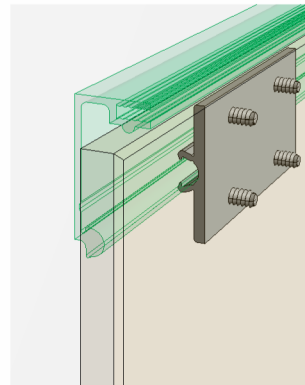

Title:		View:		Date:		 <b>WPS</b> Wall Panel System, Inc.
Installation Instruction 3-D Model		3D		03/18/22		
Detail:	System Type:	Scale:	Drawn By:	Tel: 877-333-4WPS support@wpsusa.com Web: www.wpsusa.com © 2007 Wall Panel Systems Inc.		
0	3/8" Open Reveal System (Hybrid)	N/A	WPS, Inc.			

Open Reveal can be utilized with, Phenolic, Glass and Fiberglass Panels

① Section A  
12" = 1'-0"

② FMO-606 (A)  
Top Edge Trim

③ FMC-022 (A)  
Panel Clip

Title: <b>Top Edge / Head Termination</b>		View: <b>Section</b>	Date: <b>03/22/24</b>	 <b>Wall Panel Systems, Inc.</b> Tel: 877-333-4WPS support@wallpanelsystems.net Web: www.wallpanelsystems.net © 2007 Wall Panel Systems Inc.
Detail: <b>A</b>	System Type: <b>3/8" Open Reveal Syst Hyb</b>	Scale: <b>Full</b>	Draw By: <b>WPS, Inc.</b>	

Open Reveal can be utilized with, Phenolic, Glass and Fiberglass Panels

④ FMC-022 (B)  
Panel Clip

② FMO-624.1 (B)  
Horizontal Joint Trim

③ GEN-017 (B)  
Panel Clip

① Section B  
12" = 1'-0"

Title: <b>Horizontal Joint</b>		View: <b>Section</b>	Date: <b>03/22/24</b>	 <b>Wall Panel Systems, Inc.</b> Tel: 877-333-4WPS support@wallpanelsystems.net Web: www.wallpanelsystems.net © 2007 Wall Panel Systems Inc.
Detail: <b>B</b>	System Type: <b>3/8" Open Reveal Syst Hyb</b>	Scale: <b>Full</b>	Draw By: <b>WPS, Inc.</b>	

Open Reveal can be utilized with, Phenolic, Glass and Fiberglass Panels

1 Section C  
12" = 1'-0"

3 GEN-017 (C)  
Panel Clip

2 ORS-103 (C)  
Edge Trim

Title: <b>Base Edge / Panel Termination</b>		View: <b>Section</b>	Date: <b>03/22/24</b>	 <b>Wall Panel Systems, Inc.</b> Tel: 877-333-4WPS support@wallpanelsystems.net Web: www.wallpanelsystems.net © 2007 Wall Panel Systems Inc.
Detail: <b>C</b>	System Type: <b>3/8" Open Reveal Syst Hyb</b>	Scale: <b>Full</b>	Draw By: <b>WPS, Inc.</b>	