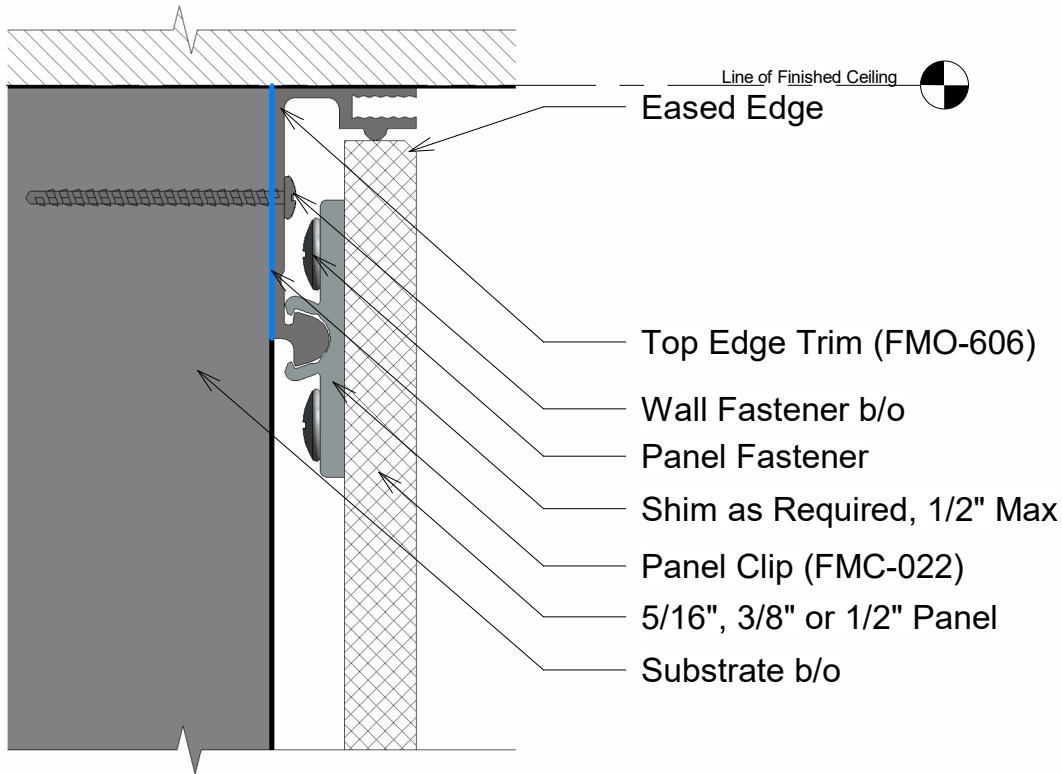

Open Reveal can be utilized with, Phenolic, Glass and Fiberglass Panels

① Section A  
12" = 1'-0"

② FMO-606 (A)  
Top Edge Trim

③ FMC-022 (A)  
Panel Clip

Title: <b>Top Edge / Head Termination</b>		View: <b>Section</b>	Date: <b>03/22/24</b>	 <b>Wall Panel Systems, Inc.</b> Tel: 877-333-4WPS support@wallpanelsystems.net Web: www.wallpanelsystems.net © 2007 Wall Panel Systems Inc.
Detail: <b>A</b>	System Type: <b>3/8" Open Reveal Syst Hyb</b>	Scale: <b>Full</b>	Draw By: <b>WPS, Inc.</b>	

Open Reveal can be utilized with, Phenolic, Glass and Fiberglass Panels

④ FMC-022 (B)  
Panel Clip

② FMO-624.1 (B)  
Horizontal Joint Trim

③ GEN-017 (B)  
Panel Clip

① Section B  
12" = 1'-0"

Title: <b>Horizontal Joint</b>		View: <b>Section</b>	Date: <b>03/22/24</b>	 <b>Wall Panel Systems, Inc.</b> Tel: 877-333-4WPS support@wallpanelsystems.net Web: www.wallpanelsystems.net © 2007 Wall Panel Systems Inc.
Detail: <b>B</b>	System Type: <b>3/8" Open Reveal Syst Hyb</b>	Scale: <b>Full</b>	Draw By: <b>WPS, Inc.</b>	

Open Reveal can be utilized with, Phenolic, Glass and Fiberglass Panels

1 Section C  
12" = 1'-0"

3 GEN-017 (C)  
Panel Clip

2 ORS-103 (C)  
Edge Trim

Title: <b>Base Edge / Panel Termination</b>		View: <b>Section</b>	Date: <b>03/22/24</b>	 <b>Wall Panel Systems, Inc.</b> Tel: 877-333-4WPS support@wallpanelsystems.net Web: www.wallpanelsystems.net © 2007 Wall Panel Systems Inc.
Detail: <b>C</b>	System Type: <b>3/8" Open Reveal Syst Hyb</b>	Scale: <b>Full</b>	Draw By: <b>WPS, Inc.</b>	