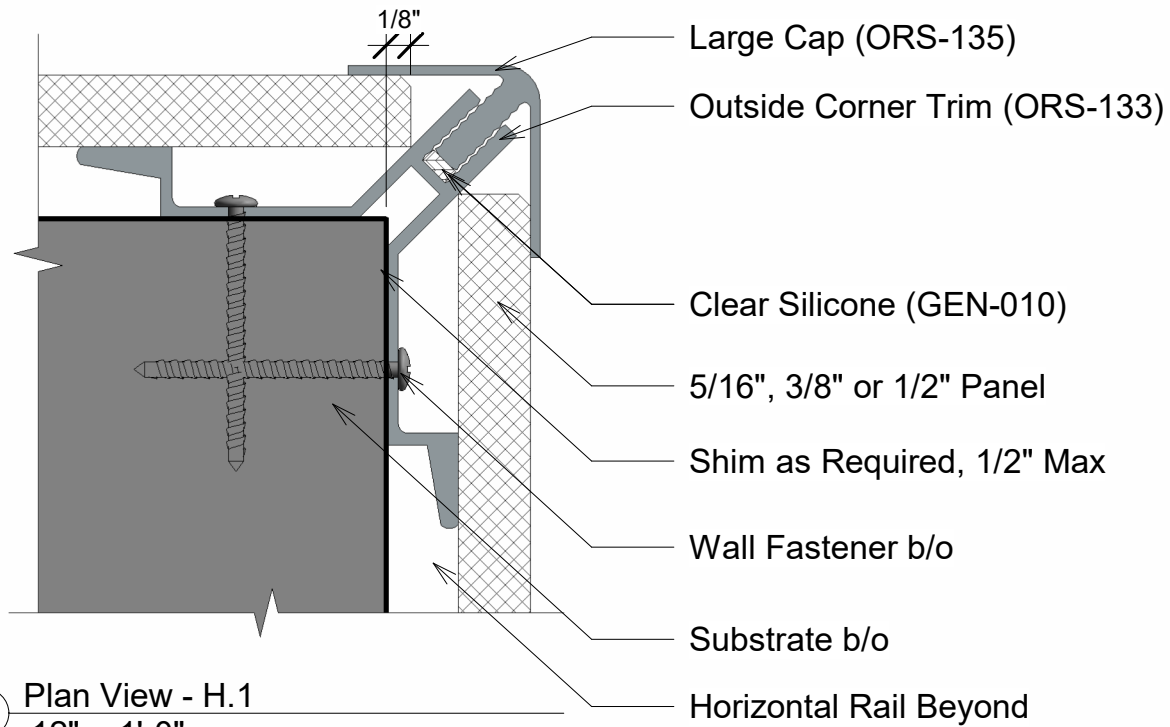

Open Reveal can be utilized with, Phenolic, Glass and Fiberglass Panels

1 Section F  
 12" = 1'-0"

3 GEN-017 (F)  
 Panel Clip

2 GEN-043 (F)  
 Wal Rail

Title: <b>Mid-Wall Rail / Clip</b>		View: <b>Section</b>	Date: <b>03/22/24</b>	 <b>Wall Panel Systems, Inc.</b> Tel: 877-333-4WPS support@wallpanelsystems.net Web: www.wallpanelsystems.net © 2007 Wall Panel Systems Inc.
Detail: <b>F</b>	System Type: <b>3/8" Open Reveal Syst Hyb</b>	Scale: <b>Full</b>	Draw By: <b>WPS, Inc.</b>	

Open Reveal can be utilized with, Phenolic, Glass and Fiberglass Panels

① Plan View - G  
12" = 1'-0"

② ORS-141 (G)  
Inside Corner Trim

Title: <b>Inside Corner</b>		View: <b>Plan</b>	Date: <b>03/22/24</b>	 <b>Wall Panel Systems, Inc.</b> Tel: 877-333-4WPS support@wallpanelsystems.net Web: www.wallpanelsystems.net © 2007 Wall Panel Systems Inc.
Detail: <b>G</b>	System Type: <b>3/8" Open Reveal Syst Hyb</b>	Scale: <b>Full</b>	Draw By: <b>WPS, Inc.</b>	

Open Reveal can be utilized with, Phenolic, Glass and Fiberglass Panels

2 ORS-138 (H)  
Outside Corner Trim

Title: <b>Outside Corner</b>		View: <b>Plan</b>	Date: <b>03/22/24</b>	 <b>Wall Panel Systems, Inc.</b> Tel: 877-333-4WPS support@wallpanelsystems.net Web: www.wallpanelsystems.net © 2007 Wall Panel Systems Inc.
Detail: <b>H</b>	System Type: <b>3/8" Open Reveal Syst Hyb</b>	Scale: <b>Full</b>	Draw By: <b>WPS, Inc.</b>	

Open Reveal can be utilized with, Phenolic, Glass and Fiberglass Panels

① Plan View - H.1  
12" = 1'-0"

② ORS-133 (H.1)  
Outside Corner Trim

③ ORS-135 (H.1)  
Large Cap

Title: <b>Outside Corner</b>		View: <b>Plan</b>	Date: <b>03/22/24</b>	 <b>Wall Panel Systems, Inc.</b> Tel: 877-333-4WPS support@wallpanelsystems.net Web: www.wallpanelsystems.net © 2007 Wall Panel Systems Inc.
Detail: <b>H.1</b>	System Type: <b>3/8" Open Reveal Syst Hyb</b>	Scale: <b>Full</b>	Draw By: <b>WPS, Inc.</b>	