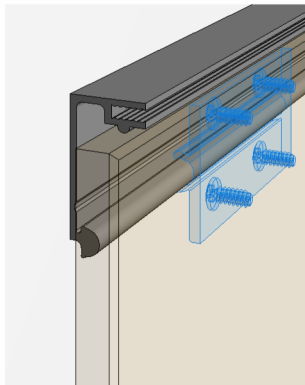

Open Reveal can be utilized with, Phenolic, Glass and Fiberglass Panels

① Section A  
12" = 1'-0"

② FMO-606 (A)  
Top Edge Trim

③ FMC-022 (A)  
Panel Clip

Title: <b>Top Edge / Head Termination</b>		View: <b>Section</b>	Date: <b>03/22/24</b>	 <b>Wall Panel Systems, Inc.</b> Tel: 877-333-4WPS support@wallpanelsystems.net Web: www.wallpanelsystems.net © 2007 Wall Panel Systems Inc.
Detail: <b>A</b>	System Type: <b>3/8" Open Reveal Syst Hyb</b>	Scale: <b>Full</b>	Draw By: <b>WPS, Inc.</b>	

Open Reveal can be utilized with, Phenolic, Glass and Fiberglass Panels

④ FMC-022 (B)  
Panel Clip

② FMO-624.1 (B)  
Horizontal Joint Trim

③ GEN-017 (B)  
Panel Clip

① Section B  
12" = 1'-0"

Title: <b>Horizontal Joint</b>		View: <b>Section</b>	Date: <b>03/22/24</b>	 <b>Wall Panel Systems, Inc.</b> Tel: 877-333-4WPS support@wallpanelsystems.net Web: www.wallpanelsystems.net © 2007 Wall Panel Systems Inc.
Detail: <b>B</b>	System Type: <b>3/8" Open Reveal Syst Hyb</b>	Scale: <b>Full</b>	Draw By: <b>WPS, Inc.</b>	

Open Reveal can be utilized with, Phenolic, Glass and Fiberglass Panels

1 Section C  
12" = 1'-0"

3 GEN-017 (C)  
Panel Clip

2 ORS-103 (C)  
Edge Trim

Title: <b>Base Edge / Panel Termination</b>		View: <b>Section</b>	Date: <b>03/22/24</b>	 <b>Wall Panel Systems, Inc.</b> Tel: 877-333-4WPS support@wallpanelsystems.net Web: www.wallpanelsystems.net © 2007 Wall Panel Systems Inc.
Detail: <b>C</b>	System Type: <b>3/8" Open Reveal Syst Hyb</b>	Scale: <b>Full</b>	Draw By: <b>WPS, Inc.</b>	