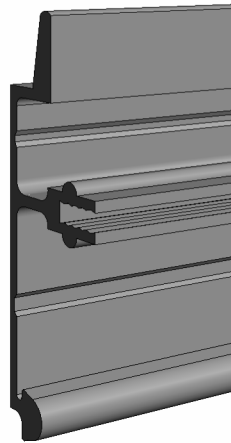

11 ORS-624.1 (U)
Horizontal Joint