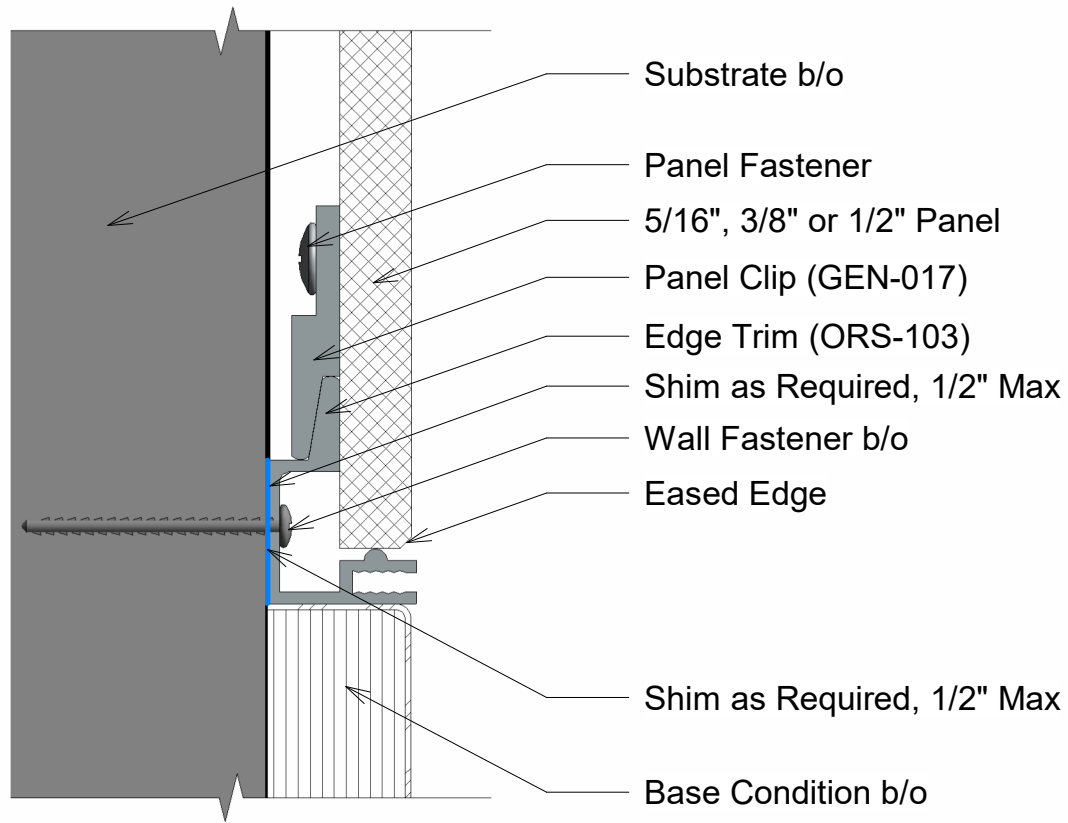

Open Reveal can be utilized with, Phenolic, Glass and Fiberglass Panels

① Section A  
12" = 1'-0"

② FMO-606 (A)  
Top Edge Trim

③ FMC-022 (A)  
Panel Clip

Title: <b>Top Edge / Head Termination</b>		View: <b>Section</b>	Date: <b>03/22/24</b>	 <b>Wall Panel Systems, Inc.</b> Tel: 877-333-4WPS support@wallpanelsystems.net Web: www.wallpanelsystems.net © 2007 Wall Panel Systems Inc.
Detail: <b>A</b>	System Type: <b>3/8" Open Reveal Syst Hyb</b>	Scale: <b>Full</b>	Draw By: <b>WPS, Inc.</b>	

Open Reveal can be utilized with, Phenolic, Glass and Fiberglass Panels

④ FMC-022 (B)  
Panel Clip

② FMO-624.1 (B)  
Horizontal Joint Trim

③ GEN-017 (B)  
Panel Clip

① Section B  
12" = 1'-0"

Title: <b>Horizontal Joint</b>		View: <b>Section</b>	Date: <b>03/22/24</b>	 <b>Wall Panel Systems, Inc.</b> Tel: 877-333-4WPS support@wallpanelsystems.net Web: www.wallpanelsystems.net © 2007 Wall Panel Systems Inc.
Detail: <b>B</b>	System Type: <b>3/8" Open Reveal Syst Hyb</b>	Scale: <b>Full</b>	Draw By: <b>WPS, Inc.</b>	

Open Reveal can be utilized with, Phenolic, Glass and Fiberglass Panels

1 Section C  
12" = 1'-0"

3 GEN-017 (C)  
Panel Clip

2 ORS-103 (C)  
Edge Trim

Title: <b>Base Edge / Panel Termination</b>		View: <b>Section</b>	Date: <b>03/22/24</b>	 <b>Wall Panel Systems, Inc.</b> Tel: 877-333-4WPS support@wallpanelsystems.net Web: www.wallpanelsystems.net © 2007 Wall Panel Systems Inc.
Detail: <b>C</b>	System Type: <b>3/8" Open Reveal Syst Hyb</b>	Scale: <b>Full</b>	Draw By: <b>WPS, Inc.</b>	

Open Reveal can be utilized with, Phenolic, Glass and Fiberglass Panels

2 ORS-103 (D)  
Edge Trim

Title: <b>Vertical Edge</b>		View: <b>Plan</b>	Date: <b>03/22/24</b>	 <b>Wall Panel Systems, Inc.</b> Tel: 877-333-4WPS support@wallpanelsystems.net Web: www.wallpanelsystems.net © 2007 Wall Panel Systems Inc.
Detail: <b>D</b>	System Type: <b>3/8" Open Reveal Syst Hyb</b>	Scale: <b>Full</b>	Draw By: <b>WPS, Inc.</b>	