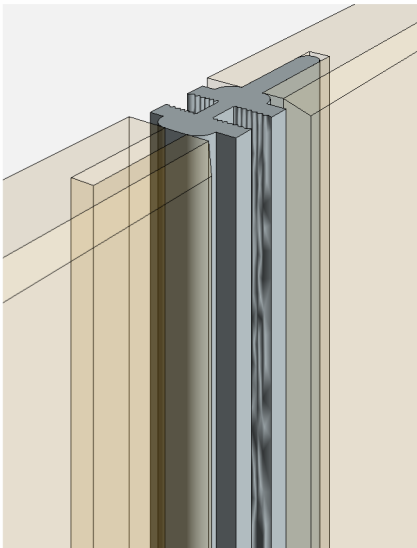

Open Reveal can be utilized with, Phenolic, Glass and Fiberglass Panels

2 FMO-611 (E)
Vertical Trim

Title: Vertical Trim		View: Plan	Date: 03/22/24	 Wall Panel Systems, Inc. Tel: 877-333-4WPS support@wallpanelsystems.net Web: www.wallpanelsystems.net © 2007 Wall Panel Systems Inc.
Detail: E	System Type: 3/8" Open Reveal Syst Hyb	Scale: Full	Draw By: WPS, Inc.