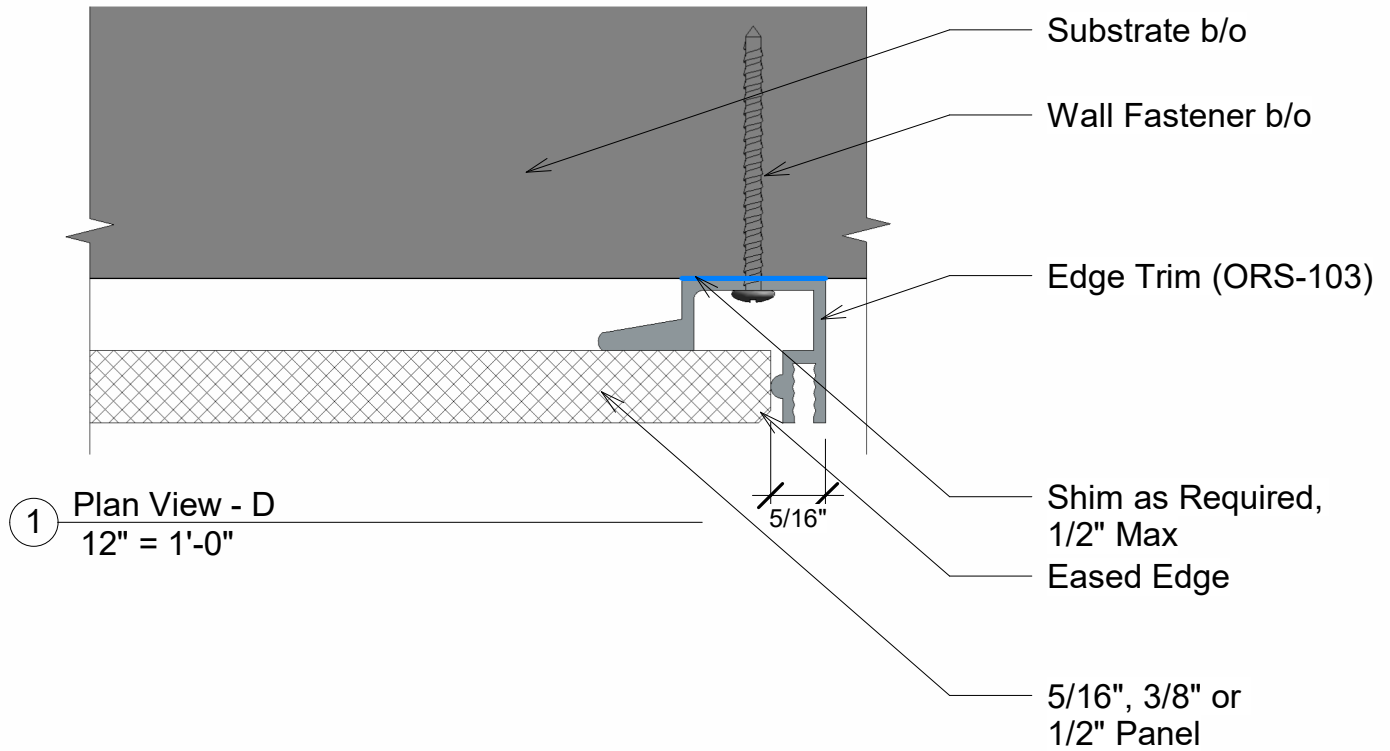

Open Reveal can be utilized with, Phenolic, Glass and Fiberglass Panels

④ FMC-022 (B)  
Panel Clip

② FMO-624.1 (B)  
Horizontal Joint Trim

③ GEN-017 (B)  
Panel Clip

① Section B  
12" = 1'-0"

Title: <b>Horizontal Joint</b>		View: <b>Section</b>	Date: <b>03/22/24</b>	 <b>Wall Panel Systems, Inc.</b> Tel: 877-333-4WPS support@wallpanelsystems.net Web: www.wallpanelsystems.net © 2007 Wall Panel Systems Inc.
Detail: <b>B</b>	System Type: <b>3/8" Open Reveal Syst Hyb</b>	Scale: <b>Full</b>	Draw By: <b>WPS, Inc.</b>	

Open Reveal can be utilized with, Phenolic, Glass and Fiberglass Panels

1 Section C  
12" = 1'-0"

3 GEN-017 (C)  
Panel Clip

2 ORS-103 (C)  
Edge Trim

Title: <b>Base Edge / Panel Termination</b>		View: <b>Section</b>	Date: <b>03/22/24</b>	 <b>Wall Panel Systems, Inc.</b> Tel: 877-333-4WPS support@wallpanelsystems.net Web: www.wallpanelsystems.net © 2007 Wall Panel Systems Inc.
Detail: <b>C</b>	System Type: <b>3/8" Open Reveal Syst Hyb</b>	Scale: <b>Full</b>	Draw By: <b>WPS, Inc.</b>	

Open Reveal can be utilized with, Phenolic, Glass and Fiberglass Panels

2 ORS-103 (D)  
Edge Trim

Title: <b>Vertical Edge</b>		View: <b>Plan</b>	Date: <b>03/22/24</b>	 <b>Wall Panel Systems, Inc.</b> Tel: 877-333-4WPS support@wallpanelsystems.net Web: www.wallpanelsystems.net © 2007 Wall Panel Systems Inc.
Detail: <b>D</b>	System Type: <b>3/8" Open Reveal Syst Hyb</b>	Scale: <b>Full</b>	Draw By: <b>WPS, Inc.</b>	

Open Reveal can be utilized with, Phenolic, Glass and Fiberglass Panels

2 FMO-611 (E)  
Vertical Trim

Title: <b>Vertical Trim</b>		View: <b>Plan</b>	Date: <b>03/22/24</b>	 <b>Wall Panel Systems, Inc.</b> Tel: 877-333-4WPS support@wallpanelsystems.net Web: www.wallpanelsystems.net © 2007 Wall Panel Systems Inc.
Detail: <b>E</b>	System Type: <b>3/8" Open Reveal Syst Hyb</b>	Scale: <b>Full</b>	Draw By: <b>WPS, Inc.</b>	