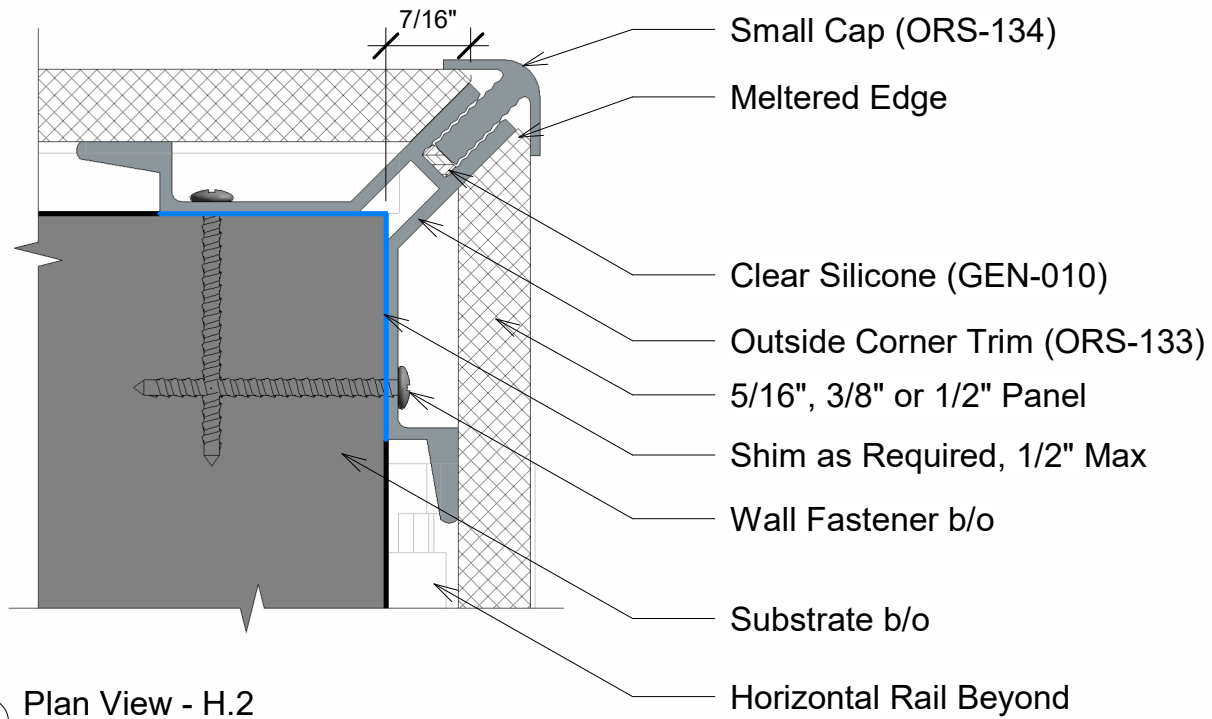

Open Reveal can be utilized with, Phenolic, Glass and Fiberglass Panels

① Plan View - G  
12" = 1'-0"

② ORS-141 (G)  
Inside Corner Trim

Title: <b>Inside Corner</b>		View: <b>Plan</b>	Date: <b>03/22/24</b>	 <b>Wall Panel Systems, Inc.</b> Tel: 877-333-4WPS support@wallpanelsystems.net Web: www.wallpanelsystems.net © 2007 Wall Panel Systems Inc.
Detail: <b>G</b>	System Type: <b>3/8" Open Reveal Syst Hyb</b>	Scale: <b>Full</b>	Draw By: <b>WPS, Inc.</b>	

Open Reveal can be utilized with, Phenolic, Glass and Fiberglass Panels

2 ORS-138 (H)  
Outside Corner Trim

Title: <b>Outside Corner</b>		View: <b>Plan</b>	Date: <b>03/22/24</b>	 <b>Wall Panel Systems, Inc.</b> Tel: 877-333-4WPS support@wallpanelsystems.net Web: www.wallpanelsystems.net © 2007 Wall Panel Systems Inc.
Detail: <b>H</b>	System Type: <b>3/8" Open Reveal Syst Hyb</b>	Scale: <b>Full</b>	Draw By: <b>WPS, Inc.</b>	

Open Reveal can be utilized with, Phenolic, Glass and Fiberglass Panels

① Plan View - H.1  
12" = 1'-0"

② ORS-133 (H.1)  
Outside Corner Trim

③ ORS-135 (H.1)  
Large Cap

Title: <b>Outside Corner</b>		View: <b>Plan</b>	Date: <b>03/22/24</b>	 <b>Wall Panel Systems, Inc.</b> Tel: 877-333-4WPS support@wallpanelsystems.net Web: www.wallpanelsystems.net © 2007 Wall Panel Systems Inc.
Detail: <b>H.1</b>	System Type: <b>3/8" Open Reveal Syst Hyb</b>	Scale: <b>Full</b>	Draw By: <b>WPS, Inc.</b>	

Open Reveal can be utilized with, Phenolic, Glass and Fiberglass Panels

① Plan View - H.2  
12" = 1'-0"

② ORS-133 (H.2)  
Outside Corner Trim

③ ORS-134 (H.2)  
Small Cap

Title: <b>Outside Corner</b>		View: <b>Plan</b>	Date: <b>03/22/24</b>	 <b>Wall Panel Systems, Inc.</b> Tel: 877-333-4WPS support@wallpanelsystems.net Web: www.wallpanelsystems.net © 2007 Wall Panel Systems Inc.
Detail: <b>H.2</b>	System Type: <b>3/8" Open Reveal Syst Hyb</b>	Scale: <b>Full</b>	Draw By: <b>WPS, Inc.</b>	