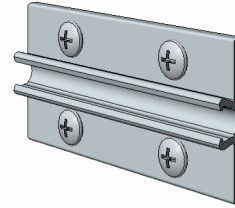

Open Reveal can be utilized with, Phenolic, Glass and Fiberglass Panels

① Plan View - H.2  
12" = 1'-0"

② ORS-133 (H.2)  
Outside Corner Trim

③ ORS-134 (H.2)  
Small Cap

Title: <b>Outside Corner</b>		View: <b>Plan</b>	Date: <b>03/22/24</b>	 <b>Wall Panel Systems, Inc.</b> Tel: 877-333-4WPS support@wallpanelsystems.net Web: www.wallpanelsystems.net © 2007 Wall Panel Systems Inc.
Detail: <b>H.2</b>	System Type: <b>3/8" Open Reveal Syst Hyb</b>	Scale: <b>Full</b>	Draw By: <b>WPS, Inc.</b>	

1 ORS-141 (U)  
Inside Corner

2 ORS-103 (U)  
Edge Trim

3 ORS-135 (U)  
Outside Corner Large Cap

4 ORS-134 (U)  
Outside Corner Small Cap

5 ORS-138 (U)  
Outside Corner

6 FMO-606 (U)  
Top Edge Trim

7 FMC-022 (U)  
Panel Clip