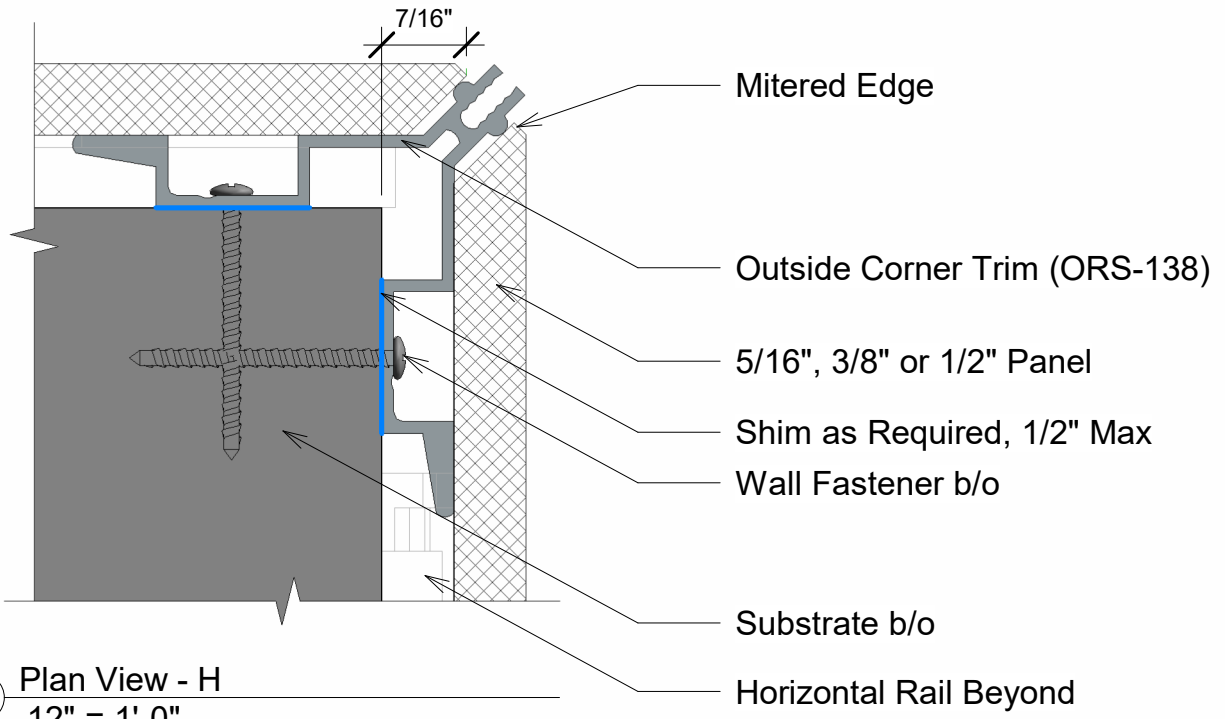

Open Reveal can be utilized with, Phenolic, Glass and Fiberglass Panels

1 Section F  
 12" = 1'-0"

3 GEN-017 (F)  
 Panel Clip

2 GEN-043 (F)  
 Wal Rail

Title: <b>Mid-Wall Rail / Clip</b>		View: <b>Section</b>	Date: <b>03/22/24</b>	 <b>Wall Panel Systems, Inc.</b> Tel: 877-333-4WPS support@wallpanelsystems.net Web: www.wallpanelsystems.net © 2007 Wall Panel Systems Inc.
Detail: <b>F</b>	System Type: <b>3/8" Open Reveal Syst Hyb</b>	Scale: <b>Full</b>	Draw By: <b>WPS, Inc.</b>	

Open Reveal can be utilized with, Phenolic, Glass and Fiberglass Panels

① Plan View - G  
12" = 1'-0"

② ORS-141 (G)  
Inside Corner Trim

Title: <b>Inside Corner</b>		View: <b>Plan</b>	Date: <b>03/22/24</b>	 <b>Wall Panel Systems, Inc.</b> Tel: 877-333-4WPS support@wallpanelsystems.net Web: www.wallpanelsystems.net © 2007 Wall Panel Systems Inc.
Detail: <b>G</b>	System Type: <b>3/8" Open Reveal Syst Hyb</b>	Scale: <b>Full</b>	Draw By: <b>WPS, Inc.</b>	

Open Reveal can be utilized with, Phenolic, Glass and Fiberglass Panels

2 ORS-138 (H)  
Outside Corner Trim

Title: <b>Outside Corner</b>		View: <b>Plan</b>	Date: <b>03/22/24</b>	 <b>Wall Panel Systems, Inc.</b> Tel: 877-333-4WPS support@wallpanelsystems.net Web: www.wallpanelsystems.net © 2007 Wall Panel Systems Inc.
Detail: <b>H</b>	System Type: <b>3/8" Open Reveal Syst Hyb</b>	Scale: <b>Full</b>	Draw By: <b>WPS, Inc.</b>	

Open Reveal can be utilized with, Phenolic, Glass and Fiberglass Panels

① Plan View - H.1  
12" = 1'-0"

② ORS-133 (H.1)  
Outside Corner Trim

③ ORS-135 (H.1)  
Large Cap

Title: <b>Outside Corner</b>		View: <b>Plan</b>	Date: <b>03/22/24</b>	 <b>Wall Panel Systems, Inc.</b> Tel: 877-333-4WPS support@wallpanelsystems.net Web: www.wallpanelsystems.net © 2007 Wall Panel Systems Inc.
Detail: <b>H.1</b>	System Type: <b>3/8" Open Reveal Syst Hyb</b>	Scale: <b>Full</b>	Draw By: <b>WPS, Inc.</b>	