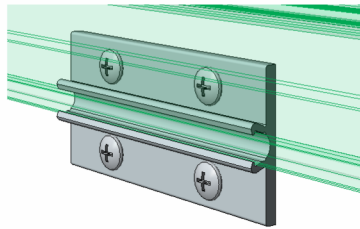

Open Reveal can be utilized with, Phenolic, Glass and Fiberglass Panels

1 Section C  
12" = 1'-0"

3 GEN-017 (C)  
Panel Clip

2 ORS-103 (C)  
Edge Trim

Title: <b>Base Edge / Panel Termination</b>		View: <b>Section</b>	Date: <b>03/22/24</b>	 <b>Wall Panel Systems, Inc.</b> Tel: 877-333-4WPS support@wallpanelsystems.net Web: www.wallpanelsystems.net © 2007 Wall Panel Systems Inc.
Detail: <b>C</b>	System Type: <b>3/8" Open Reveal Syst Hyb</b>	Scale: <b>Full</b>	Draw By: <b>WPS, Inc.</b>	

Open Reveal can be utilized with, Phenolic, Glass and Fiberglass Panels

2 ORS-103 (D)  
Edge Trim

Title: <b>Vertical Edge</b>		View: <b>Plan</b>	Date: <b>03/22/24</b>	 <b>Wall Panel Systems, Inc.</b> Tel: 877-333-4WPS support@wallpanelsystems.net Web: www.wallpanelsystems.net © 2007 Wall Panel Systems Inc.
Detail: <b>D</b>	System Type: <b>3/8" Open Reveal Syst Hyb</b>	Scale: <b>Full</b>	Draw By: <b>WPS, Inc.</b>	

Open Reveal can be utilized with, Phenolic, Glass and Fiberglass Panels

2 FMO-611 (E)  
Vertical Trim

Title: <b>Vertical Trim</b>		View: <b>Plan</b>	Date: <b>03/22/24</b>	 <b>Wall Panel Systems, Inc.</b> Tel: 877-333-4WPS support@wallpanelsystems.net Web: www.wallpanelsystems.net © 2007 Wall Panel Systems Inc.
Detail: <b>E</b>	System Type: <b>3/8" Open Reveal Syst Hyb</b>	Scale: <b>Full</b>	Draw By: <b>WPS, Inc.</b>	

Open Reveal can be utilized with, Phenolic, Glass and Fiberglass Panels

1 Section F  
 12" = 1'-0"

3 GEN-017 (F)  
 Panel Clip

2 GEN-043 (F)  
 Wal Rail

Title: <b>Mid-Wall Rail / Clip</b>		View: <b>Section</b>	Date: <b>03/22/24</b>	 <b>Wall Panel Systems, Inc.</b> Tel: 877-333-4WPS support@wallpanelsystems.net Web: www.wallpanelsystems.net © 2007 Wall Panel Systems Inc.
Detail: <b>F</b>	System Type: <b>3/8" Open Reveal Syst Hyb</b>	Scale: <b>Full</b>	Draw By: <b>WPS, Inc.</b>	