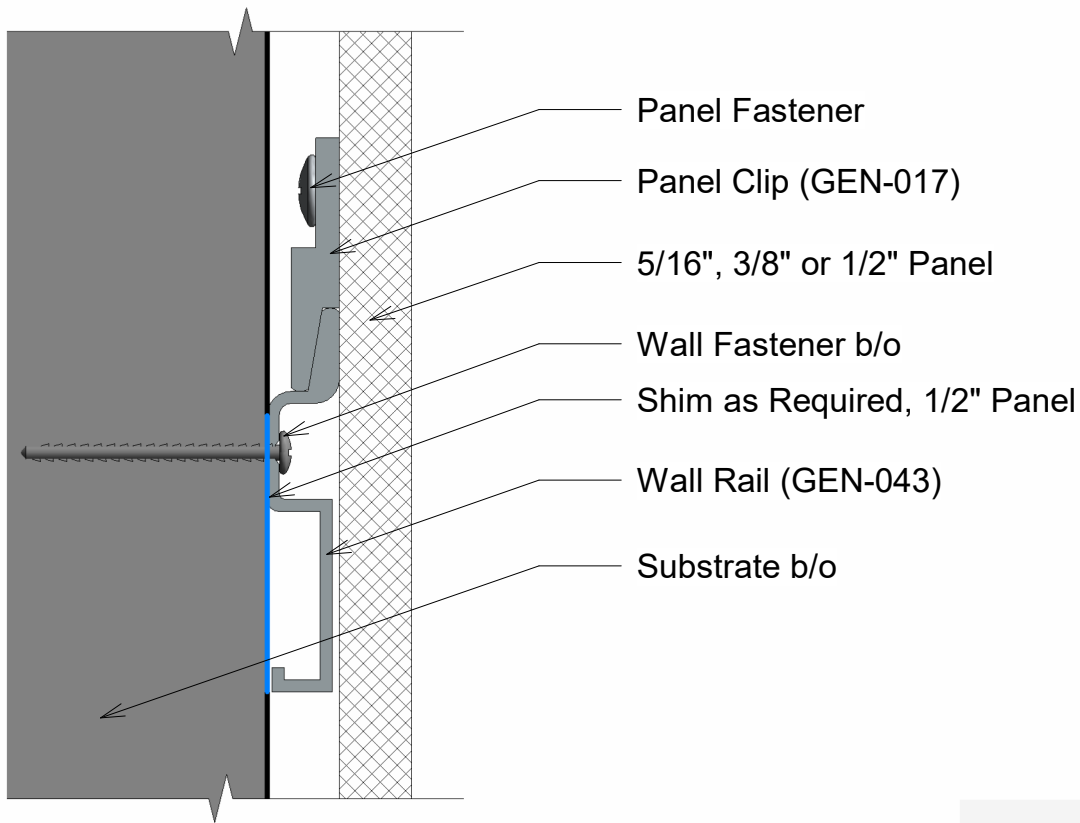

Open Reveal can be utilized with, Phenolic, Glass and Fiberglass Panels

1 Section C  
12" = 1'-0"

3 GEN-017 (C)  
Panel Clip

2 ORS-103 (C)  
Edge Trim

Title: <b>Base Edge / Panel Termination</b>		View: <b>Section</b>	Date: <b>03/22/24</b>	 <b>Wall Panel Systems, Inc.</b> Tel: 877-333-4WPS support@wallpanelsystems.net Web: www.wallpanelsystems.net © 2007 Wall Panel Systems Inc.
Detail: <b>C</b>	System Type: <b>3/8" Open Reveal Syst Hyb</b>	Scale: <b>Full</b>	Draw By: <b>WPS, Inc.</b>	

Open Reveal can be utilized with, Phenolic, Glass and Fiberglass Panels

2 ORS-103 (D)  
Edge Trim

Title: <b>Vertical Edge</b>		View: <b>Plan</b>	Date: <b>03/22/24</b>	 <b>Wall Panel Systems, Inc.</b> Tel: 877-333-4WPS support@wallpanelsystems.net Web: www.wallpanelsystems.net © 2007 Wall Panel Systems Inc.
Detail: <b>D</b>	System Type: <b>3/8" Open Reveal Syst Hyb</b>	Scale: <b>Full</b>	Draw By: <b>WPS, Inc.</b>	

Open Reveal can be utilized with, Phenolic, Glass and Fiberglass Panels

2 FMO-611 (E)  
Vertical Trim

Title: <b>Vertical Trim</b>		View: <b>Plan</b>	Date: <b>03/22/24</b>	 <b>Wall Panel Systems, Inc.</b> Tel: 877-333-4WPS support@wallpanelsystems.net Web: www.wallpanelsystems.net © 2007 Wall Panel Systems Inc.
Detail: <b>E</b>	System Type: <b>3/8" Open Reveal Syst Hyb</b>	Scale: <b>Full</b>	Draw By: <b>WPS, Inc.</b>	

Open Reveal can be utilized with, Phenolic, Glass and Fiberglass Panels

1 Section F  
 12" = 1'-0"

3 GEN-017 (F)  
 Panel Clip

2 GEN-043 (F)  
 Wal Rail

Title: <b>Mid-Wall Rail / Clip</b>		View: <b>Section</b>	Date: <b>03/22/24</b>	 <b>Wall Panel Systems, Inc.</b> Tel: 877-333-4WPS support@wallpanelsystems.net Web: www.wallpanelsystems.net © 2007 Wall Panel Systems Inc.
Detail: <b>F</b>	System Type: <b>3/8" Open Reveal Syst Hyb</b>	Scale: <b>Full</b>	Draw By: <b>WPS, Inc.</b>	